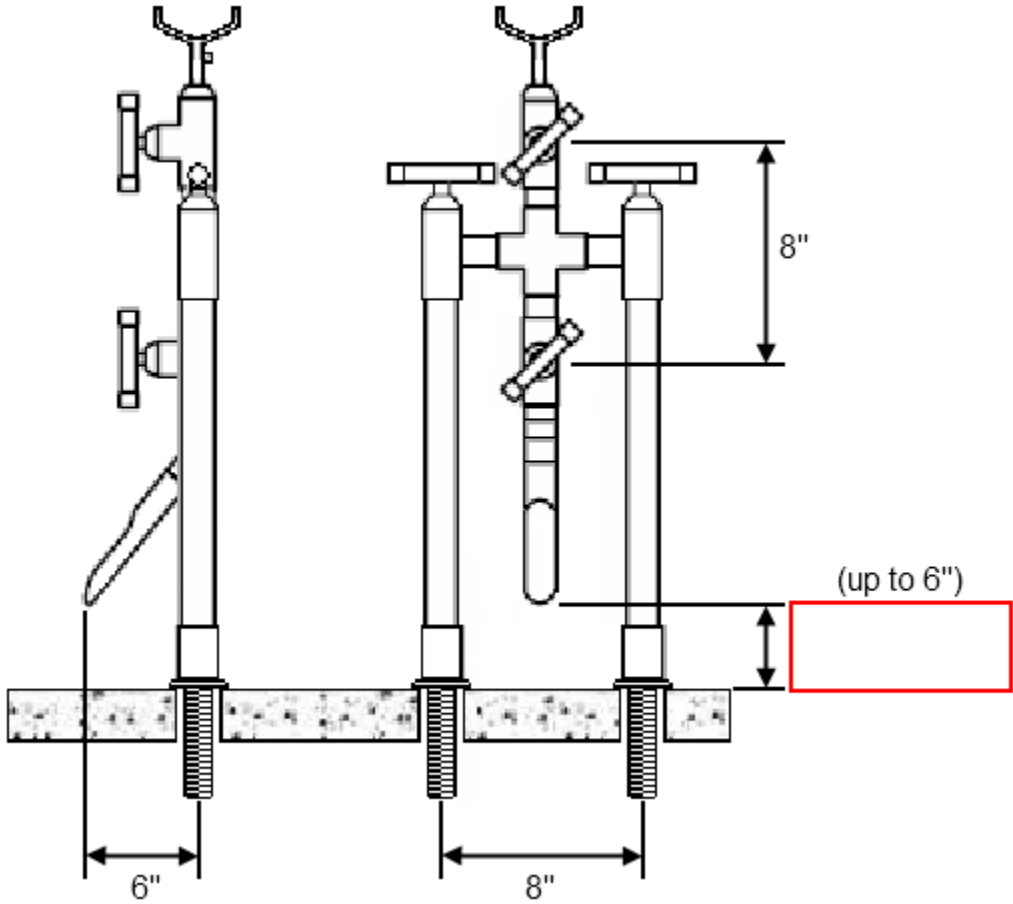

UPDATED
VERSION
FEB 2010

PRODUCT SPECIFICATIONS
WATERBRIDGE TUB FILLER WITH HAND SHOWER – DECK MOUNT
(WB RTF DM HS)

FACTS

Each piece is custom made to your spec. Fill in the box with the desired spout height. Specify large- or small-faced hand wand. Submit with your order. Custom charges may apply if a longer projection is required.

Mounts to supplied 3/4" straight nipples
(holes should be drilled at 1-1/4" – 2" trim ring covers gap)
3/4" Quarter-turn Ceramic Cartridges

Available in Four Standard Finishes (WaterBridge Collection)

- Rustic Copper (RC) Oil Rubbed Bronze (ORB)
- Rustic Nickel (RN) Pizzazz Nickel (PN)

UPDATED
VERSION
FEB 2010

PRODUCT SPECIFICATIONS
WATERBRIDGE TUB FILLER WITH HAND SHOWER – FLOOR MOUNT
(WB RTF FM HS)

FACTS

Each piece is custom made to your spec. Fill in the box with the desired spout height.
 Specify large- or small-faced hand wand. Submit with your order.
 Custom charges may apply if a longer projection is required.

Mounts to supplied 3/4" straight nipples
 (holes should be drilled at 1-1/4" – 2" trim ring covers gap)
 3/4" Quarter-turn Ceramic Cartridges

Available in Four Standard Finishes (WaterBridge Collection)