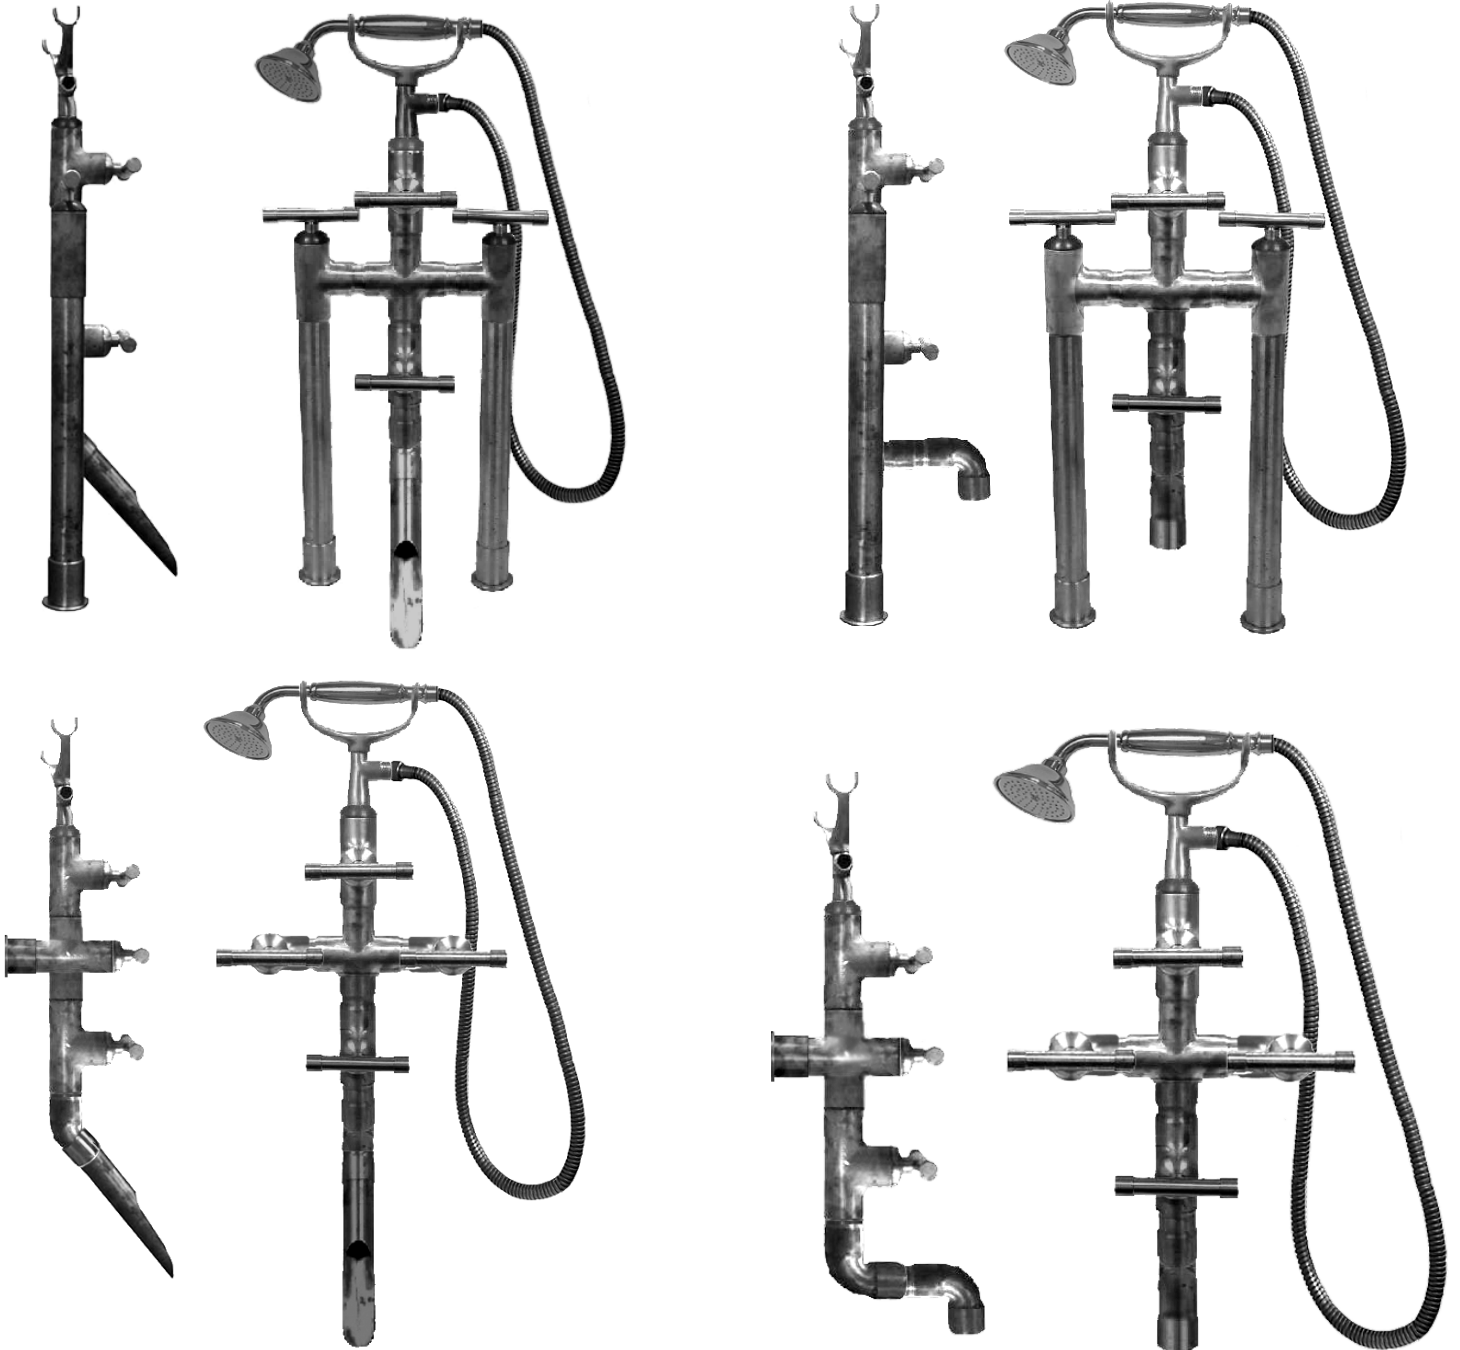

UPDATED
VERSION
FEB 2010

PRODUCT SPECIFICATIONS
TUB FILLER WITH TELEPHONE HANDSHOWER
(floor mount versions not pictured)

Sonoma Forge, 133 Copeland Street, Petaluma, CA 94952
T (800) 330-5553 T (707) 789-9130 F (707)789-9201
www.sonomaforge.com info@sonomaforge.com

UPDATED
VERSION
FEB 2010

PRODUCT SPECIFICATIONS
WATERBRIDGE TUB FILLER WITH HAND SHOWER – DECK MOUNT
(WB RTF DM HS)

FACTS

Each piece is custom made to your spec. Fill in the box with the desired spout height. Specify large- or small-faced hand wand. Submit with your order. Custom charges may apply if a longer projection is required.

Mounts to supplied 3/4" straight nipples
(holes should be drilled at 1-1/4" – 2" trim ring covers gap)
3/4" Quarter-turn Ceramic Cartridges

Available in Four Standard Finishes (WaterBridge Collection)

- Rustic Copper (RC) Oil Rubbed Bronze (ORB)
- Rustic Nickel (RN) Pizzazz Nickel (PN)

UPDATED
VERSION
FEB 2010

PRODUCT SPECIFICATIONS
WATERBRIDGE TUB FILLER WITH HAND SHOWER – FLOOR MOUNT
(WB RTF FM HS)

FACTS

Each piece is custom made to your spec. Fill in the box with the desired spout height.
 Specify large- or small-faced hand wand. Submit with your order.
 Custom charges may apply if a longer projection is required.