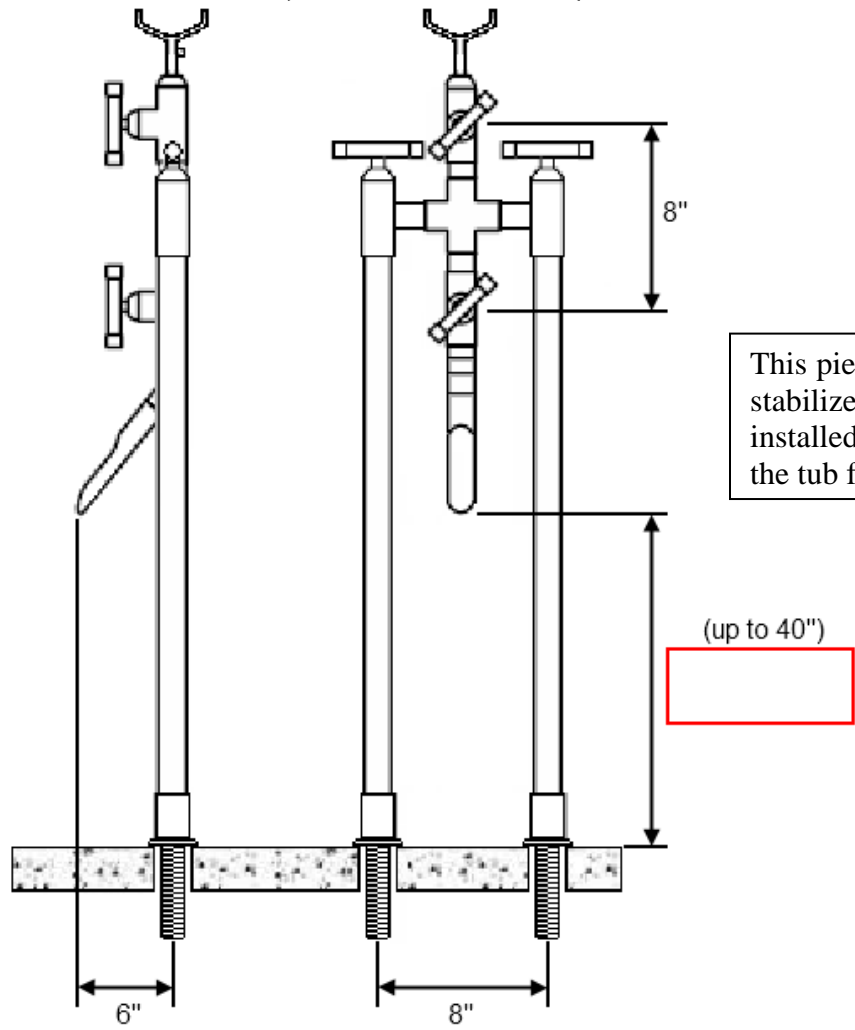

UPDATED
VERSION
FEB 2010

PRODUCT SPECIFICATIONS
WATERBRIDGE TUB FILLER WITH HAND SHOWER – DECK MOUNT
(WB RTF DM HS)

FACTS

Each piece is custom made to your spec. Fill in the box with the desired spout height. Specify large- or small-faced hand wand. Submit with your order. Custom charges may apply if a longer projection is required.

Mounts to supplied 3/4" straight nipples
(holes should be drilled at 1-1/4" – 2" trim ring covers gap)
3/4" Quarter-turn Ceramic Cartridges

Available in Four Standard Finishes (WaterBridge Collection)

- Rustic Copper (RC) Oil Rubbed Bronze (ORB)
- Rustic Nickel (RN) Pizzazz Nickel (PN)

UPDATED
VERSION
FEB 2010

PRODUCT SPECIFICATIONS
WATERBRIDGE TUB FILLER WITH HAND SHOWER – FLOOR MOUNT
(WB RTF FM HS)

FACTS

Each piece is custom made to your spec. Fill in the box with the desired spout height.
 Specify large- or small-faced hand wand. Submit with your order.
 Custom charges may apply if a longer projection is required.

Mounts to supplied 3/4" straight nipples
 (holes should be drilled at 1-1/4" – 2" trim ring covers gap)
 3/4" Quarter-turn Ceramic Cartridges

Available in Four Standard Finishes (WaterBridge Collection)