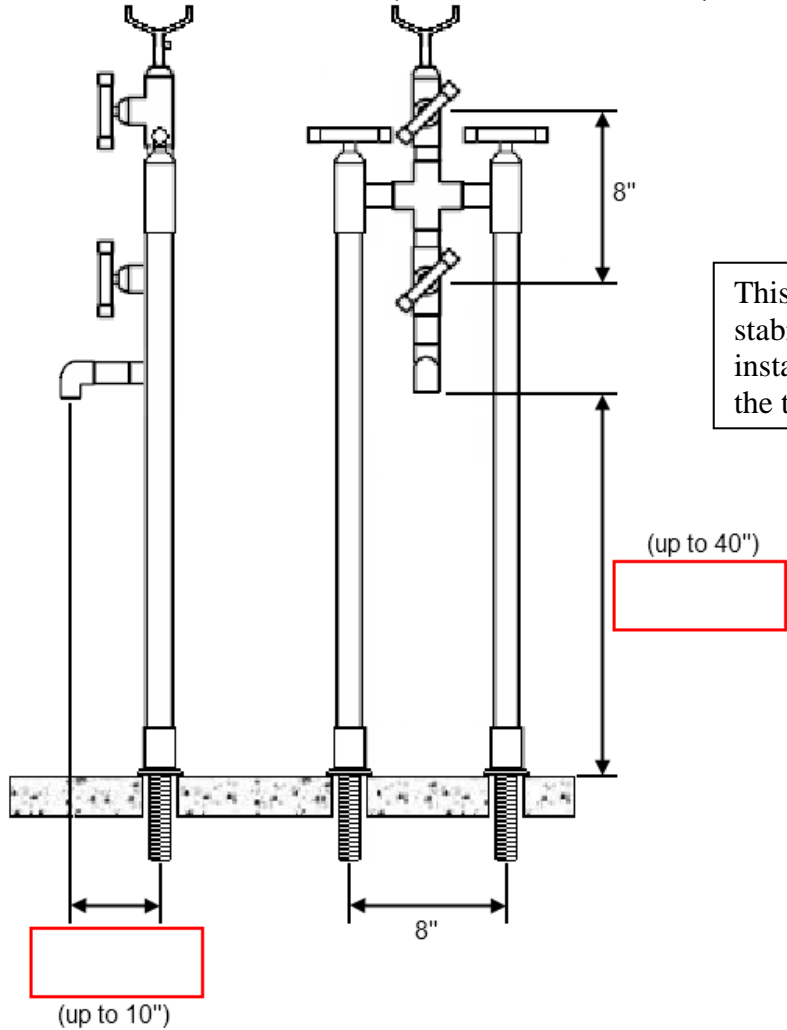

UPDATED
VERSION
FEB 2010

PRODUCT SPECIFICATIONS

WATERBRIDGE TUB FILLER WITH eLBOW SPOUT AND HAND SHOWER FLOOR MOUNT (LBO RTF FM HS)

This piece is shipped with a stabilizer tee that must be installed prior to mounting the tub filler to the floor.

FACTS

Each piece is custom made to your spec. Fill in the boxes with the desired spout dimensions. Specify large- or small-faced hand wand. Submit with your order. Custom charges may apply if a longer projection is required.

Mounts to supplied 3/4" straight nipples
(holes should be drilled at 1-1/4" - 2" trim ring covers gap)
3/4" Quarter-turn Ceramic Cartridges

Available in Four Standard Finishes (WaterBridge Collection)

- Rustic Copper (RC) Oil Rubbed Bronze (ORB)
- Rustic Nickel (RN) Pizzazz Nickel (PN)