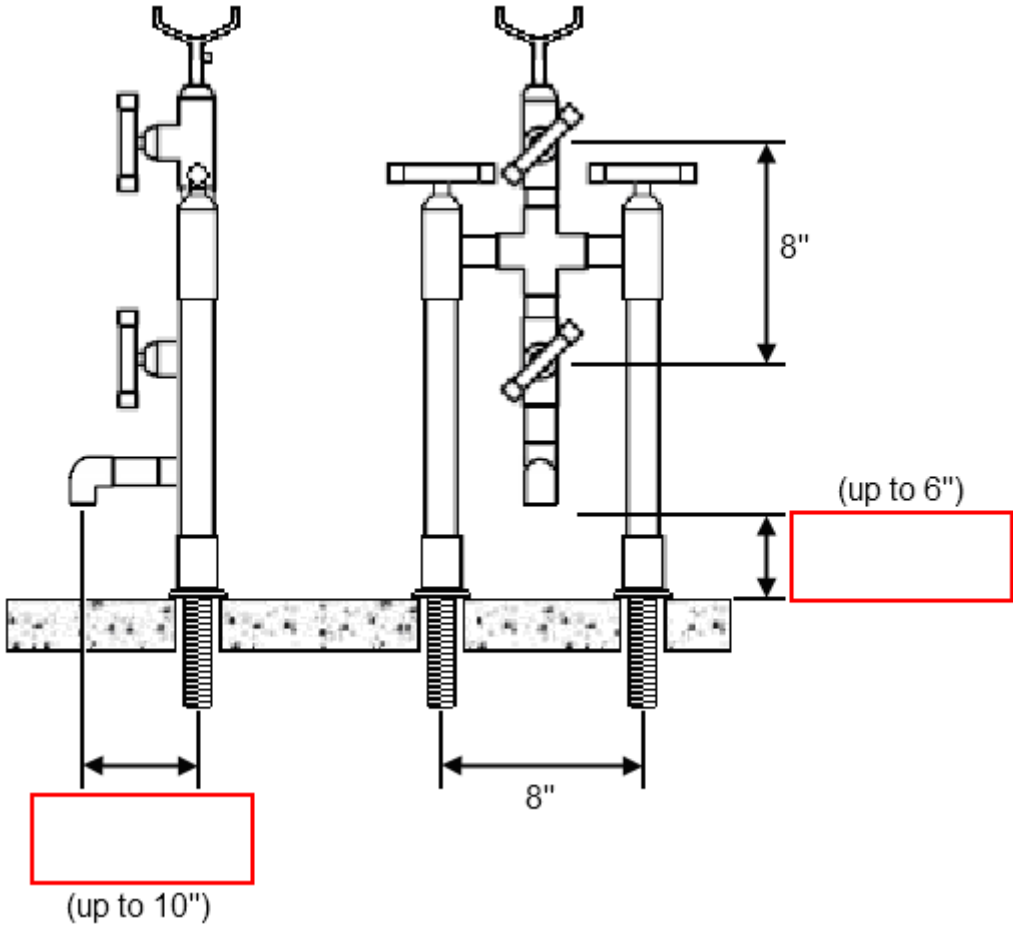

UPDATED
VERSION
FEB 2010

PRODUCT SPECIFICATIONS

WATERBRIDGE TUB FILLER WITH eLBOW SPOUT AND HAND SHOWER DECK MOUNT (LBO RTF DM HS)

FACTS

Each piece is custom made to your spec. Fill in the boxes with the desired spout dimensions.
Specify large- or small-faced hand wand. Submit with your order.
Custom charges may apply if a longer projection is required.

Mounts to supplied 3/4" straight nipples
(holes should be drilled at 1-1/4" - 2" trim ring covers gap)
3/4" Quarter-turn Ceramic Cartridges

Available in Four Standard Finishes (WaterBridge Collection)

- Rustic Copper (RC) Oil Rubbed Bronze (ORB)
- Rustic Nickel (RN) Pizzazz Nickel (PN)