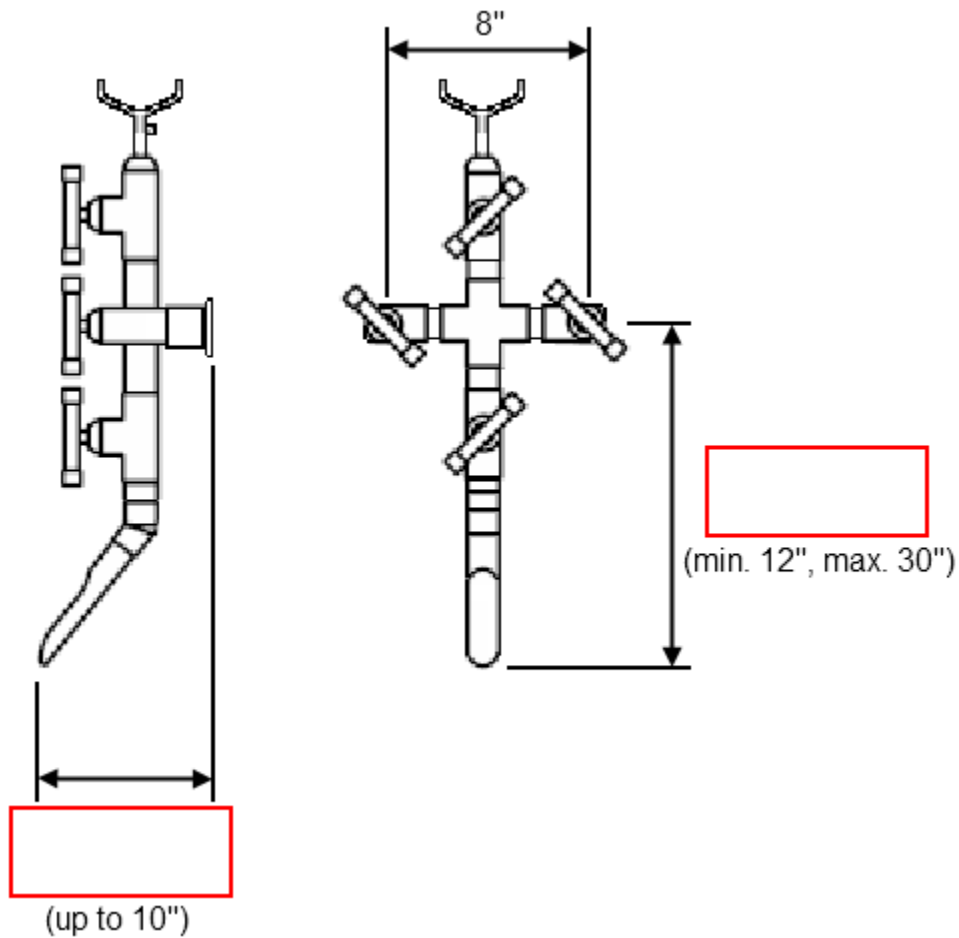

UPDATED
VERSION
FEB 2010

PRODUCT SPECIFICATIONS

WATERBRIDGE TUB FILLER WITH HAND SHOWER – WALL MOUNT (WB RTF WM HS)

FACTS

Each piece is custom made to your spec. Fill in the box with the desired spout height.
Specify large- or small-faced hand wand. Submit with your order.
Custom charges may apply if a longer projection is required.

Mounts to supplied 3/4" straight nipples
(holes should be drilled at 1-1/4" – 2" trim ring covers gap)
3/4" Quarter-turn Ceramic Cartridges

Available in Four Standard Finishes (WaterBridge Collection)

Rustic Copper (RC)
Rustic Nickel (RN)

Oil Rubbed Bronze (ORB)
Pizzazz Nickel (PN)