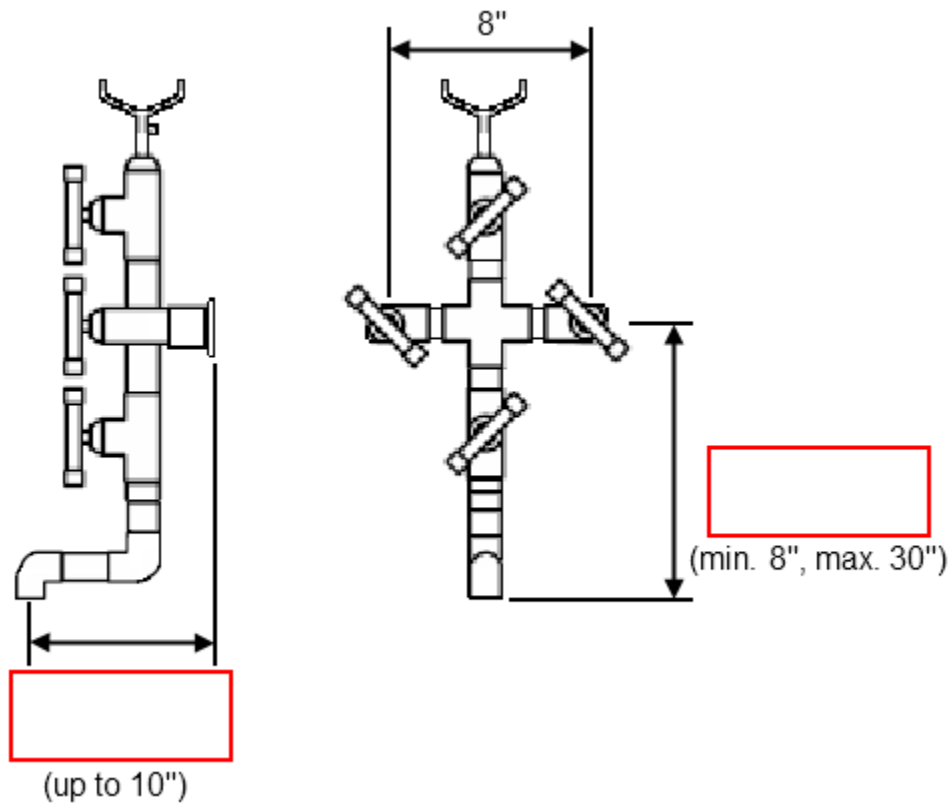

UPDATED
VERSION
FEB 2010

PRODUCT SPECIFICATIONS

WATERBRIDGE TUB FILLER WITH eLBOW SPOUT AND HAND SHOWER FLOOR MOUNT (LBO RTF FM HS)

This piece is shipped with a stabilizer tee that must be installed prior to mounting the tub filler to the floor.

FACTS

Each piece is custom made to your spec. Fill in the boxes with the desired spout dimensions. Specify large- or small-faced hand wand. Submit with your order. Custom charges may apply if a longer projection is required.

Mounts to supplied 3/4" straight nipples
(holes should be drilled at 1-1/4" - 2" trim ring covers gap)
3/4" Quarter-turn Ceramic Cartridges

Available in Four Standard Finishes (WaterBridge Collection)

- Rustic Copper (RC) Oil Rubbed Bronze (ORB)
- Rustic Nickel (RN) Pizzazz Nickel (PN)

PRODUCT SPECIFICATIONS
WATERBRIDGE TUB FILLER WITH eLBOw SPOUT AND HAND SHOWER
WALL MOUNT (WB RTF WM HS)

FACTS

Each piece is custom made to your spec. Fill in the box with the desired spout height. Specify large- or small-faced hand wand. Submit with your order. Custom charges may apply if a longer projection is required.