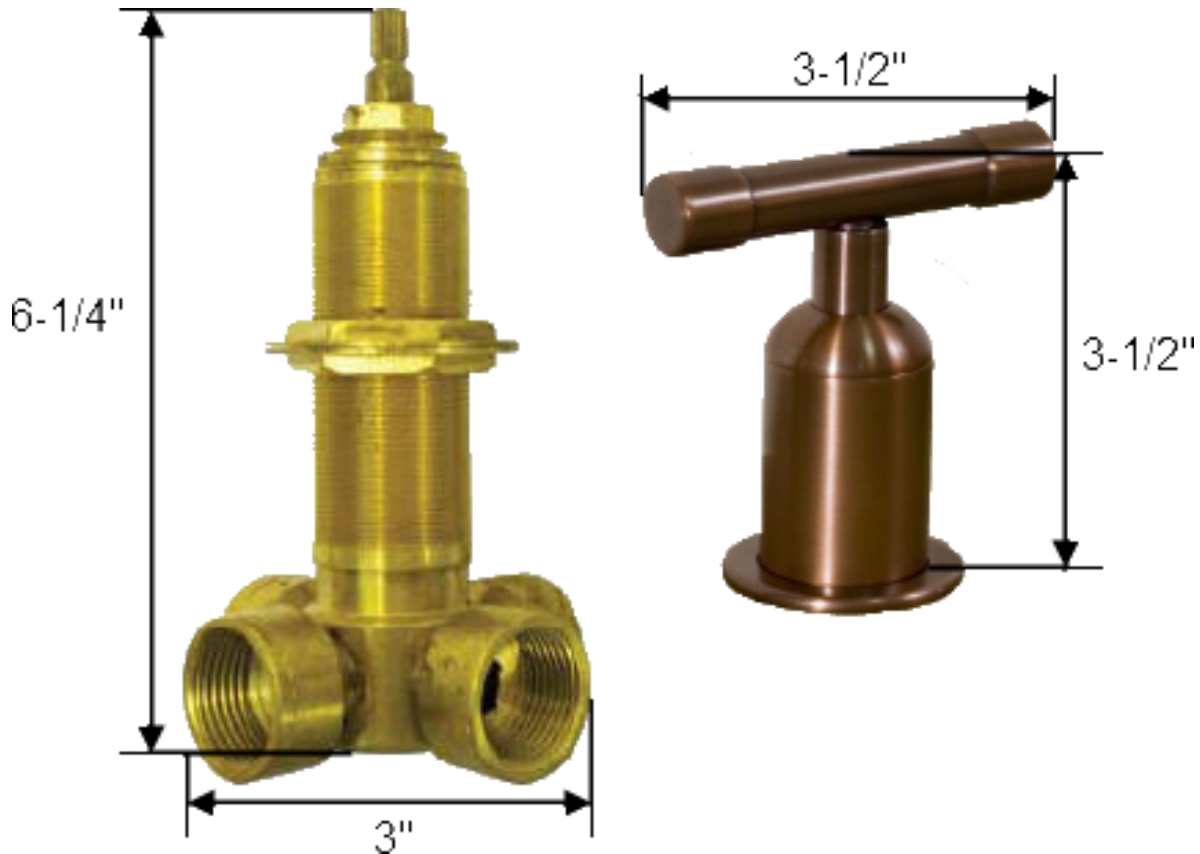

UPDATED  
VERSION  
NOV 2009

PRODUCT SPECIFICATION  
WHEREVER DECK MOUNT DIVERTER (WE-DM-DIV4)

FACTS:

- Two 3/4" inlets
- One 3/4" outlet for tub spout
- One 1/2" outlet for handshower
- 2" Trim Ring

Available in Four Standard Finishes (WherEver Collection)  
Rustic Copper (RC) Rustic Nickel (RN)  
Oil Rubbed Bronze(ORB) Pizzazz Nickel (PN)