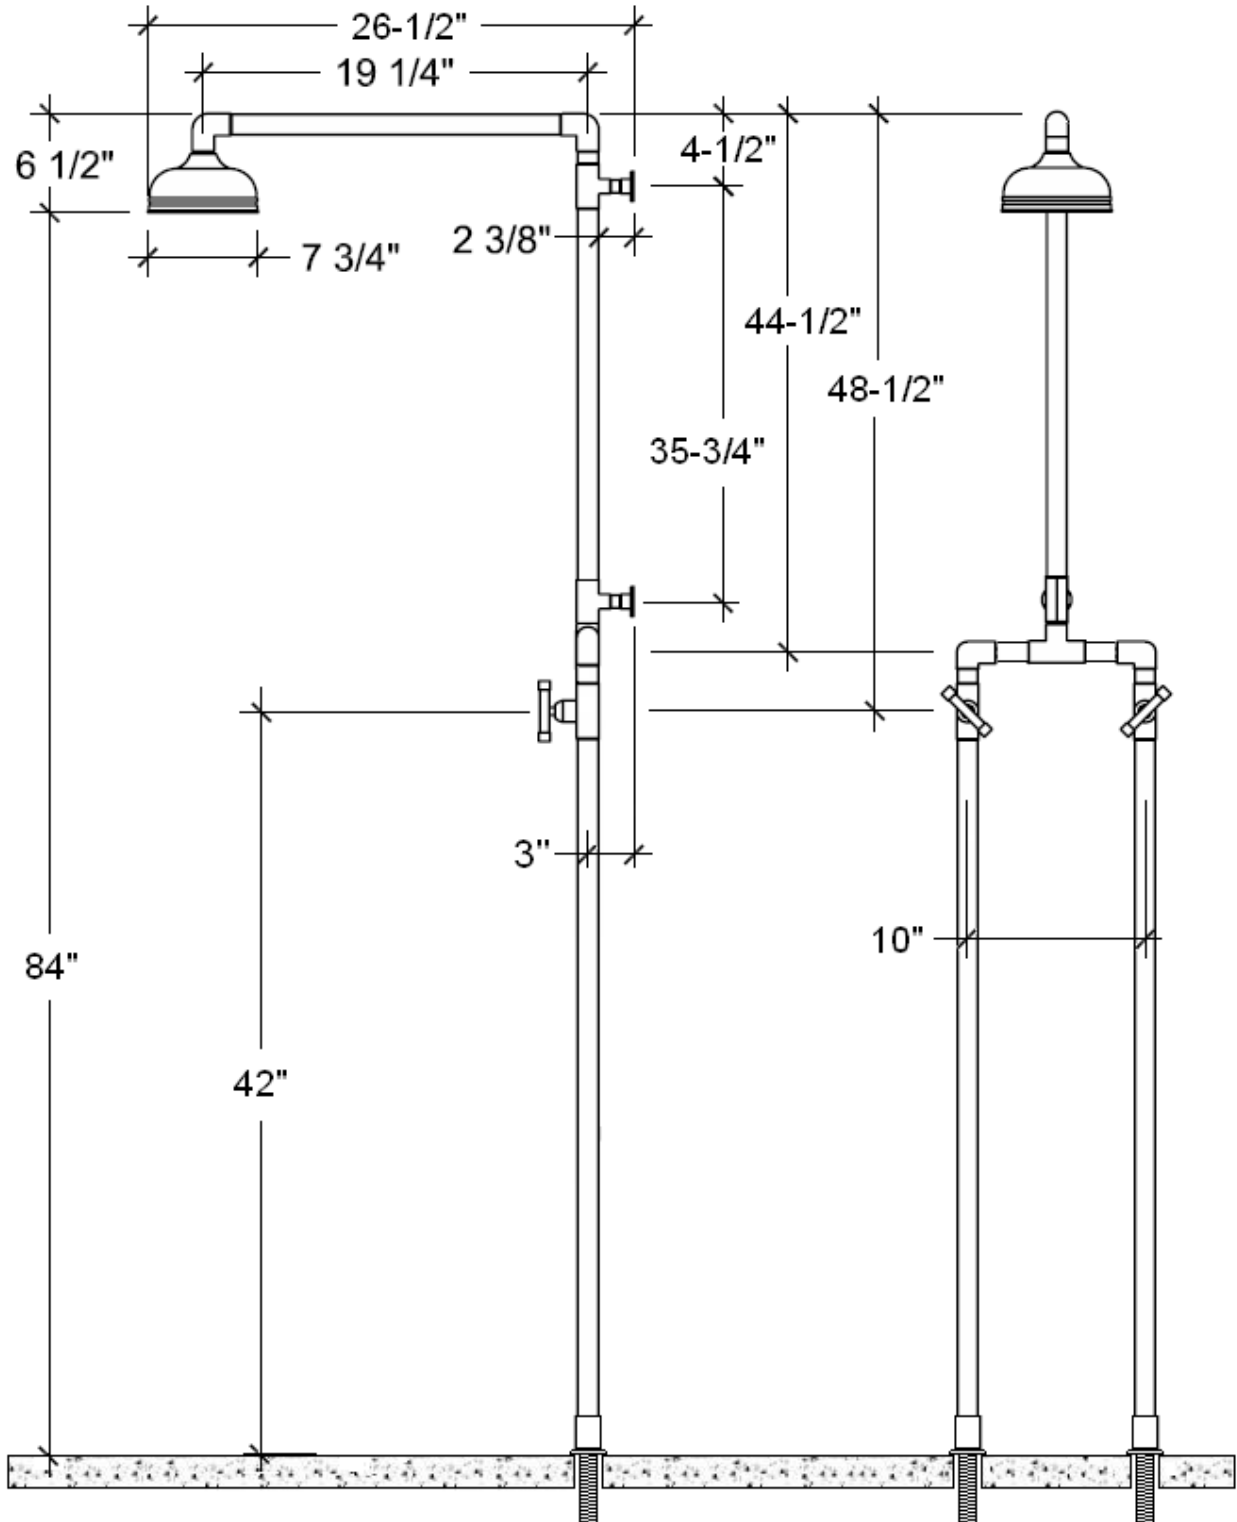

UPDATED
VERSION
DEC 2009

PRODUCT SPECIFICATIONS

WATERBRIDGE EXPOSED SHOWER – FLOOR MOUNT 1040

Sonoma Forge, 133 Copeland Street, Petaluma, CA 94952
T (800) 330-5553 T (707) 789-9130 F (707)789-9201
www.sonomaforge.com info@sonomaforge.com