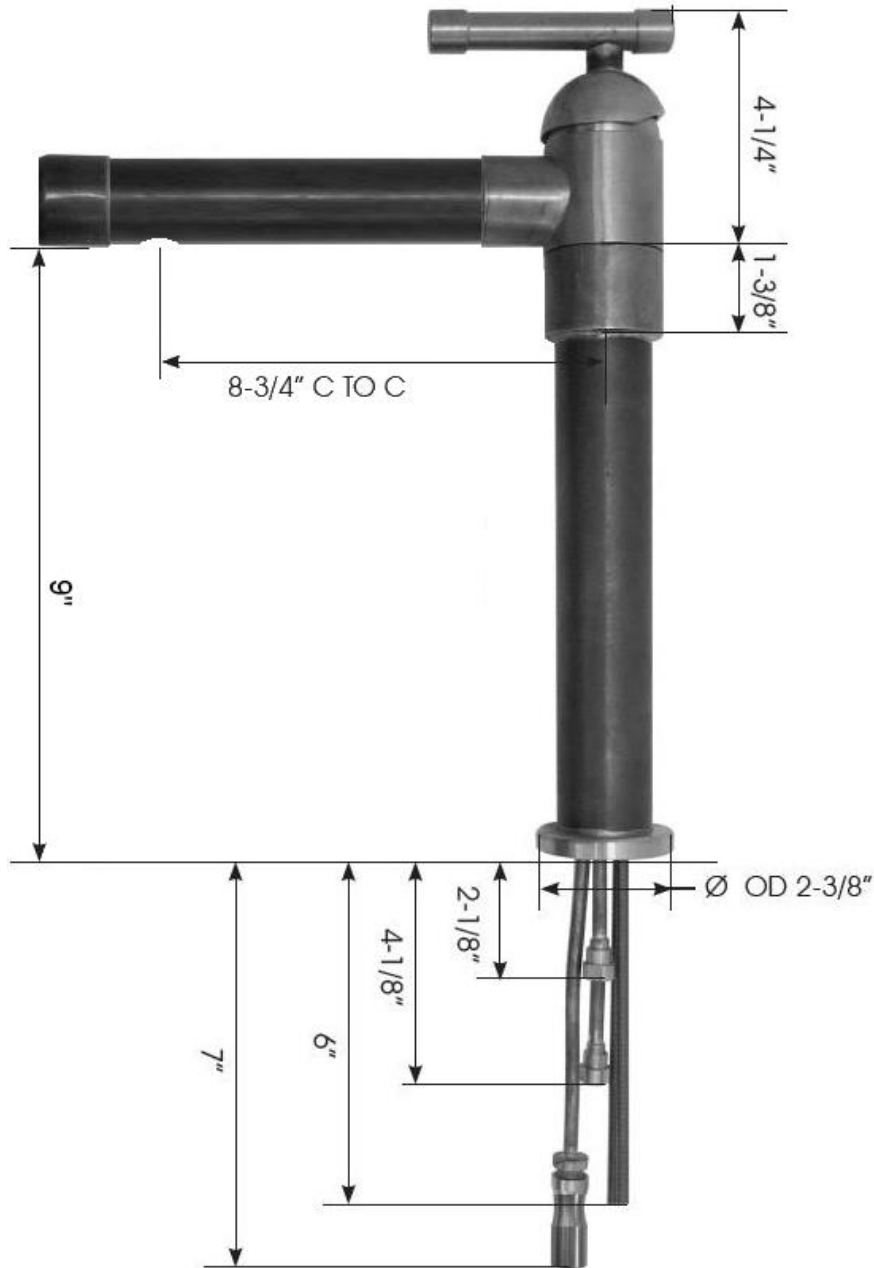

## Brut Kitchen Faucet with Swiveling CAP Spout BRUT-CAP-SW

Oct 2017

- Swiveling Spout
- Countertop hole for faucet: 1-5/8"
- ADA Compliant
- Custom sizes and finishes available

Connection	1/2"
Valve	1/2"
GPM	1.8