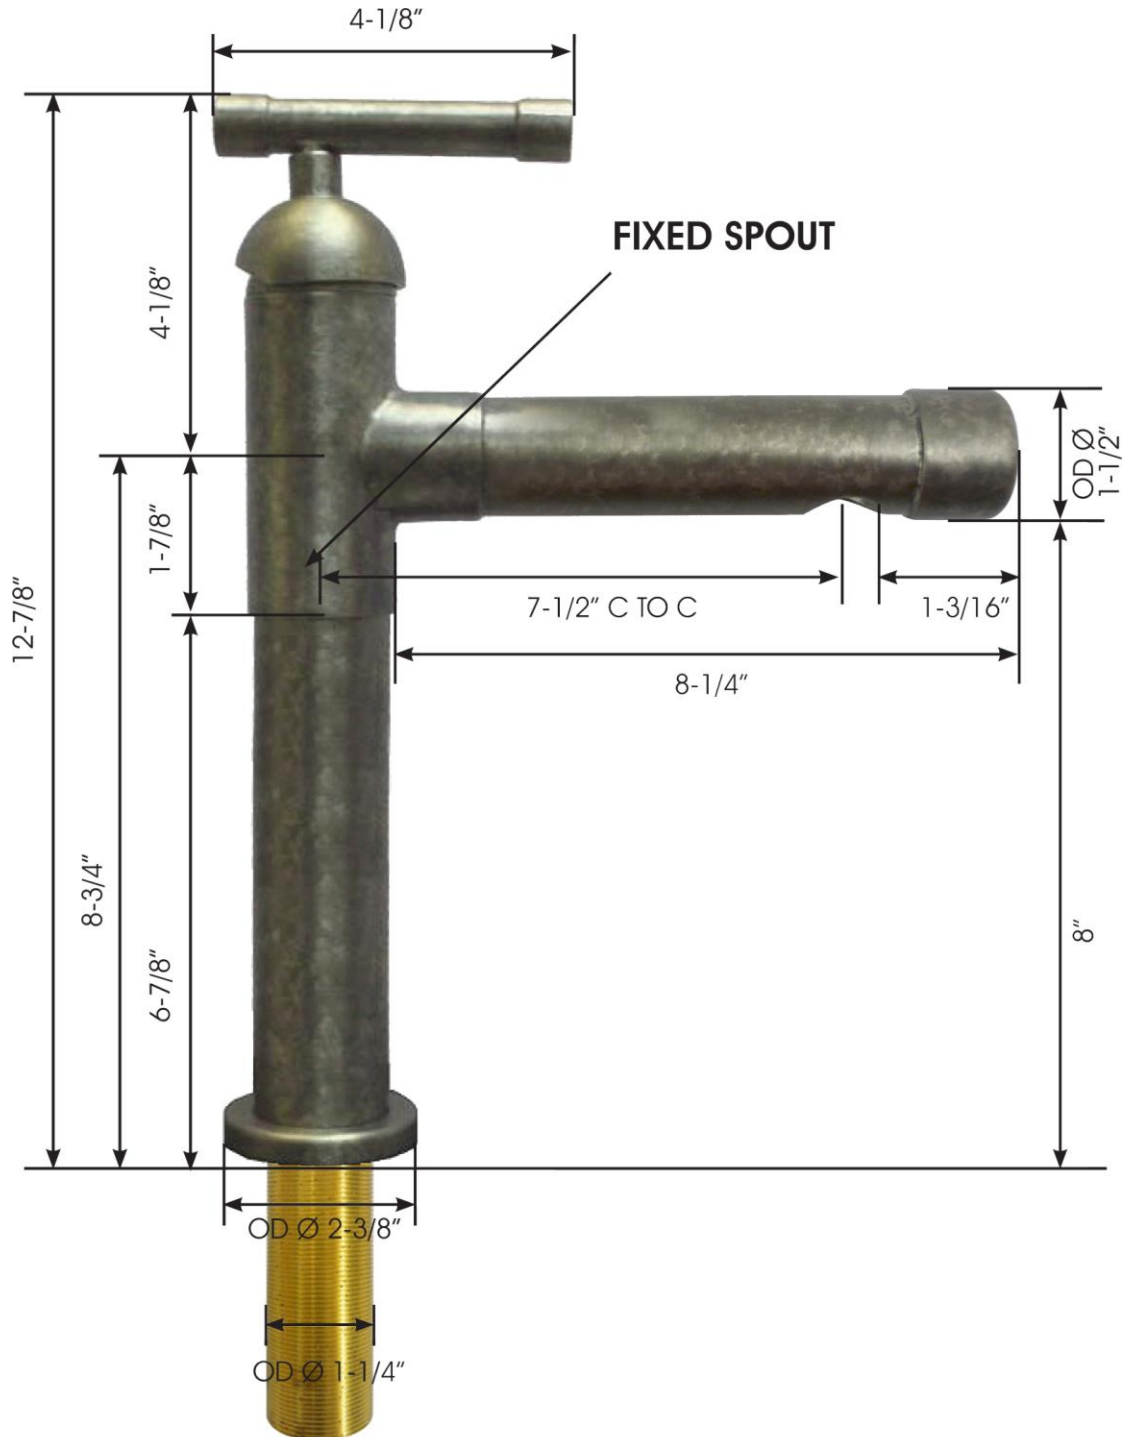

PRODUCT SPECIFICATIONS

Brut Tall Faucet with Cap Spout BRUT-CAP-T-FX

Oct 2017

- ADA Compliant
- Includes Flip-Top Drain w/o overflow
- Custom sizes and finishes available

Connection	3/8" Compression
Valve	1/2"
GPM	1.2