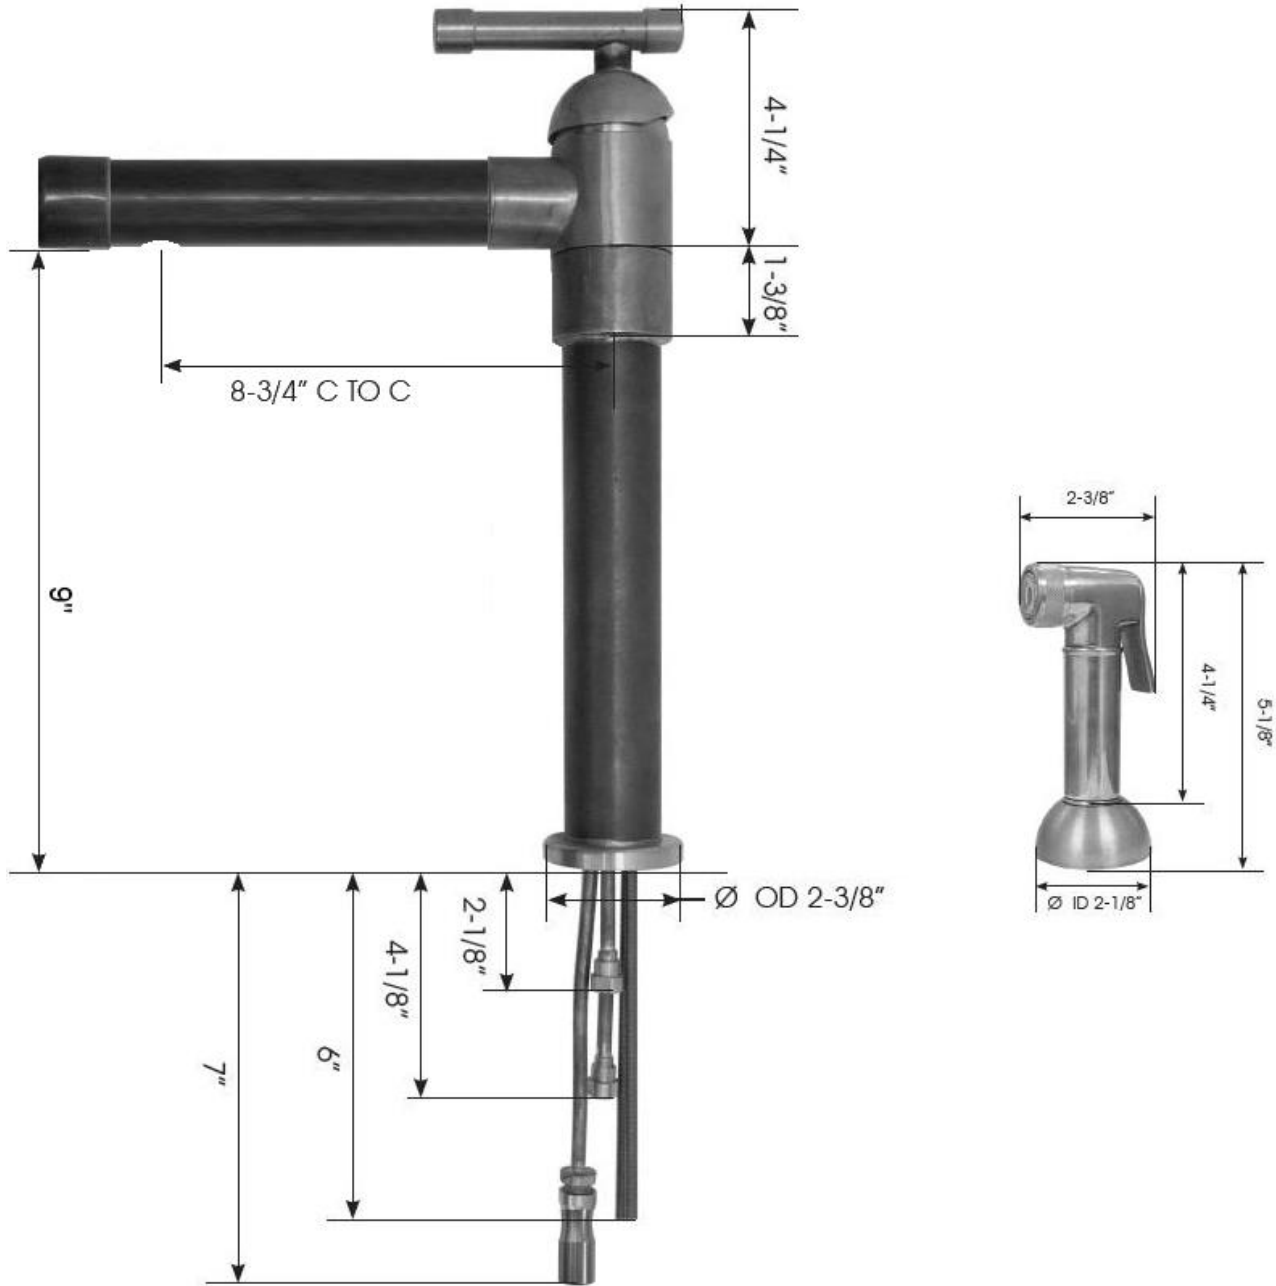

PRODUCT SPECIFICATIONS

Brut Faucet with Swiveling Cap Spout & Side Spray BRUT-CAP-W/SP

Oct 2017

- Swiveling Spout
- Countertop hole for faucet: 1-5/8"
- Countertop hole for side spray: 1-1/4"
- ADA Compliant
- Custom sizes and finishes available

Connection	3/8"
Valve	1/2"
GPM	1.5