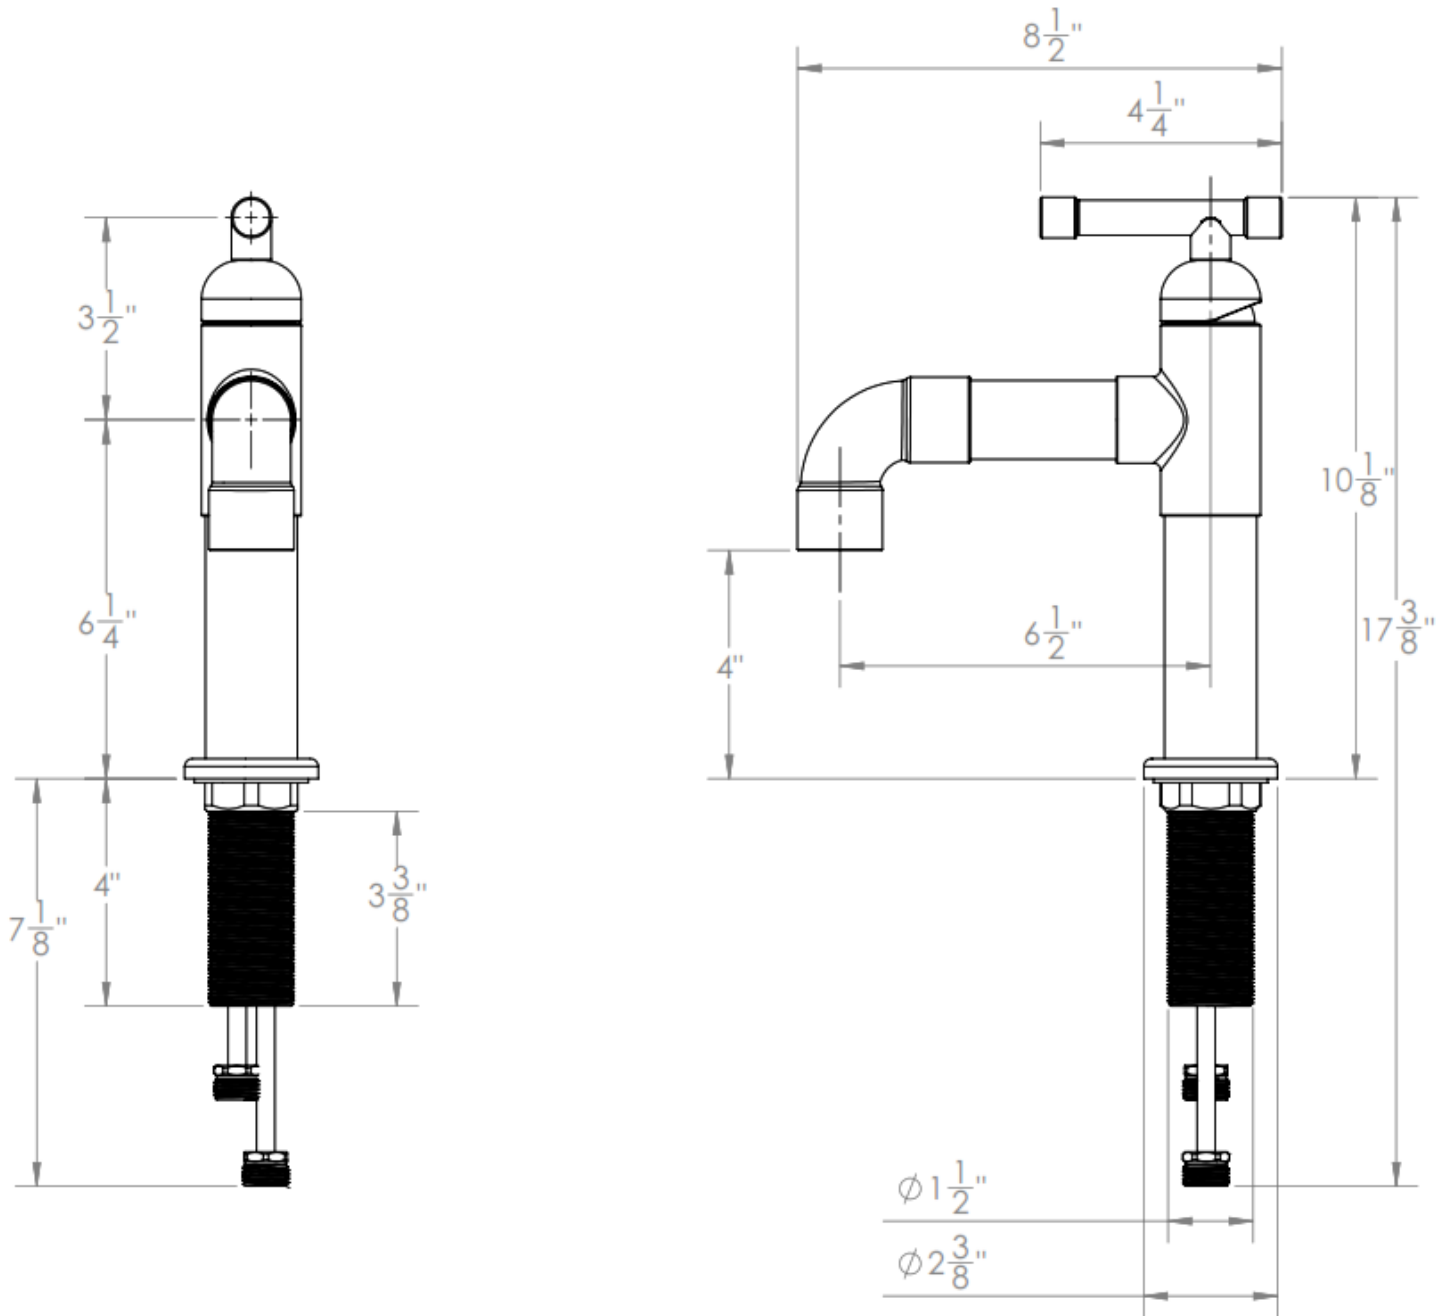

PRODUCT SPECIFICATIONS

Brut Short Faucet with Fixed Elbow Spout BRUT-LBO-S-FX

Oct 2024

- Countertop hole for faucet: 1-5/8"
- Includes Drain w/o overflow
- ADA Compliant
- Custom sizes and finishes available