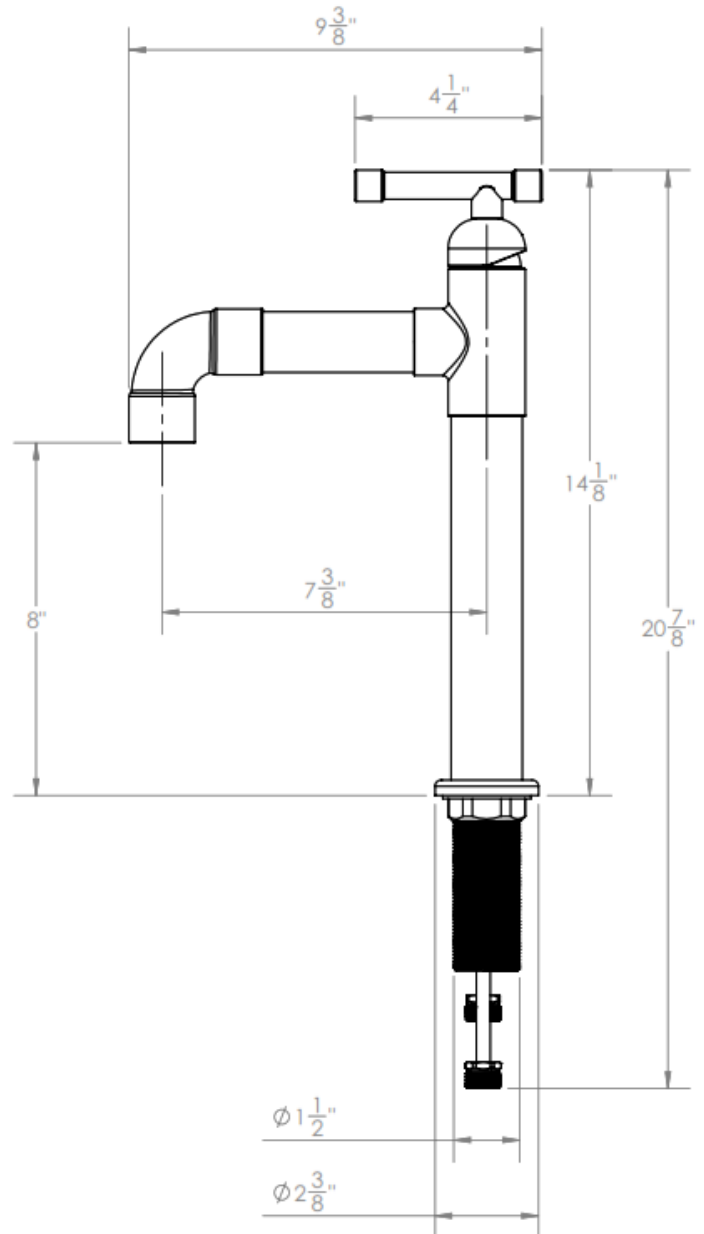

## Brut Tall Faucet with Fixed Elbow Spout BRUT-LBO-T-FX

Oct 2024

- Countertop hole for faucet: 1-5/8"
- Includes Drain w/o overflow
- ADA Compliant
- Custom sizes and finishes available

| GPM | 1.2 |
|-----|-----|
|     |     |
|     |     |
|     |     |
|     |     |