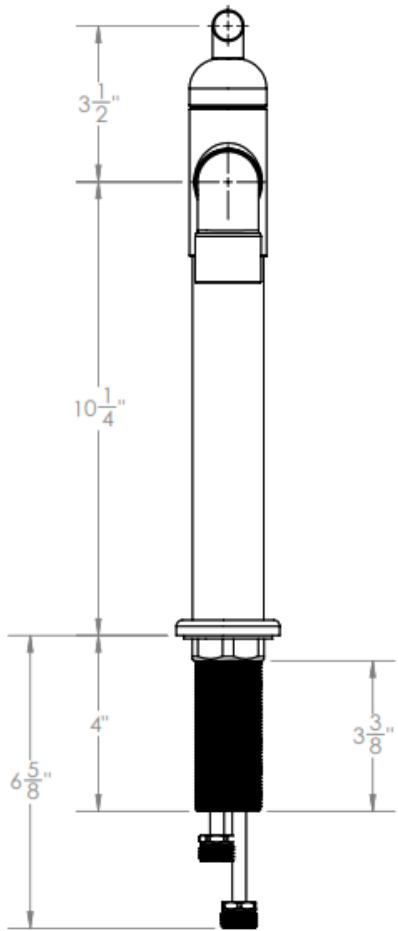

## Brut Tall Faucet with Fixed Elbow Spout BRUT-LBO-T-FX

Oct 2024

- Countertop hole for faucet: 1-5/8"
- Includes Drain w/o overflow
- ADA Compliant
- Custom sizes and finishes available

| GPM | 1.2 |
|-----|-----|
|     |     |
|     |     |
|     |     |
|     |     |