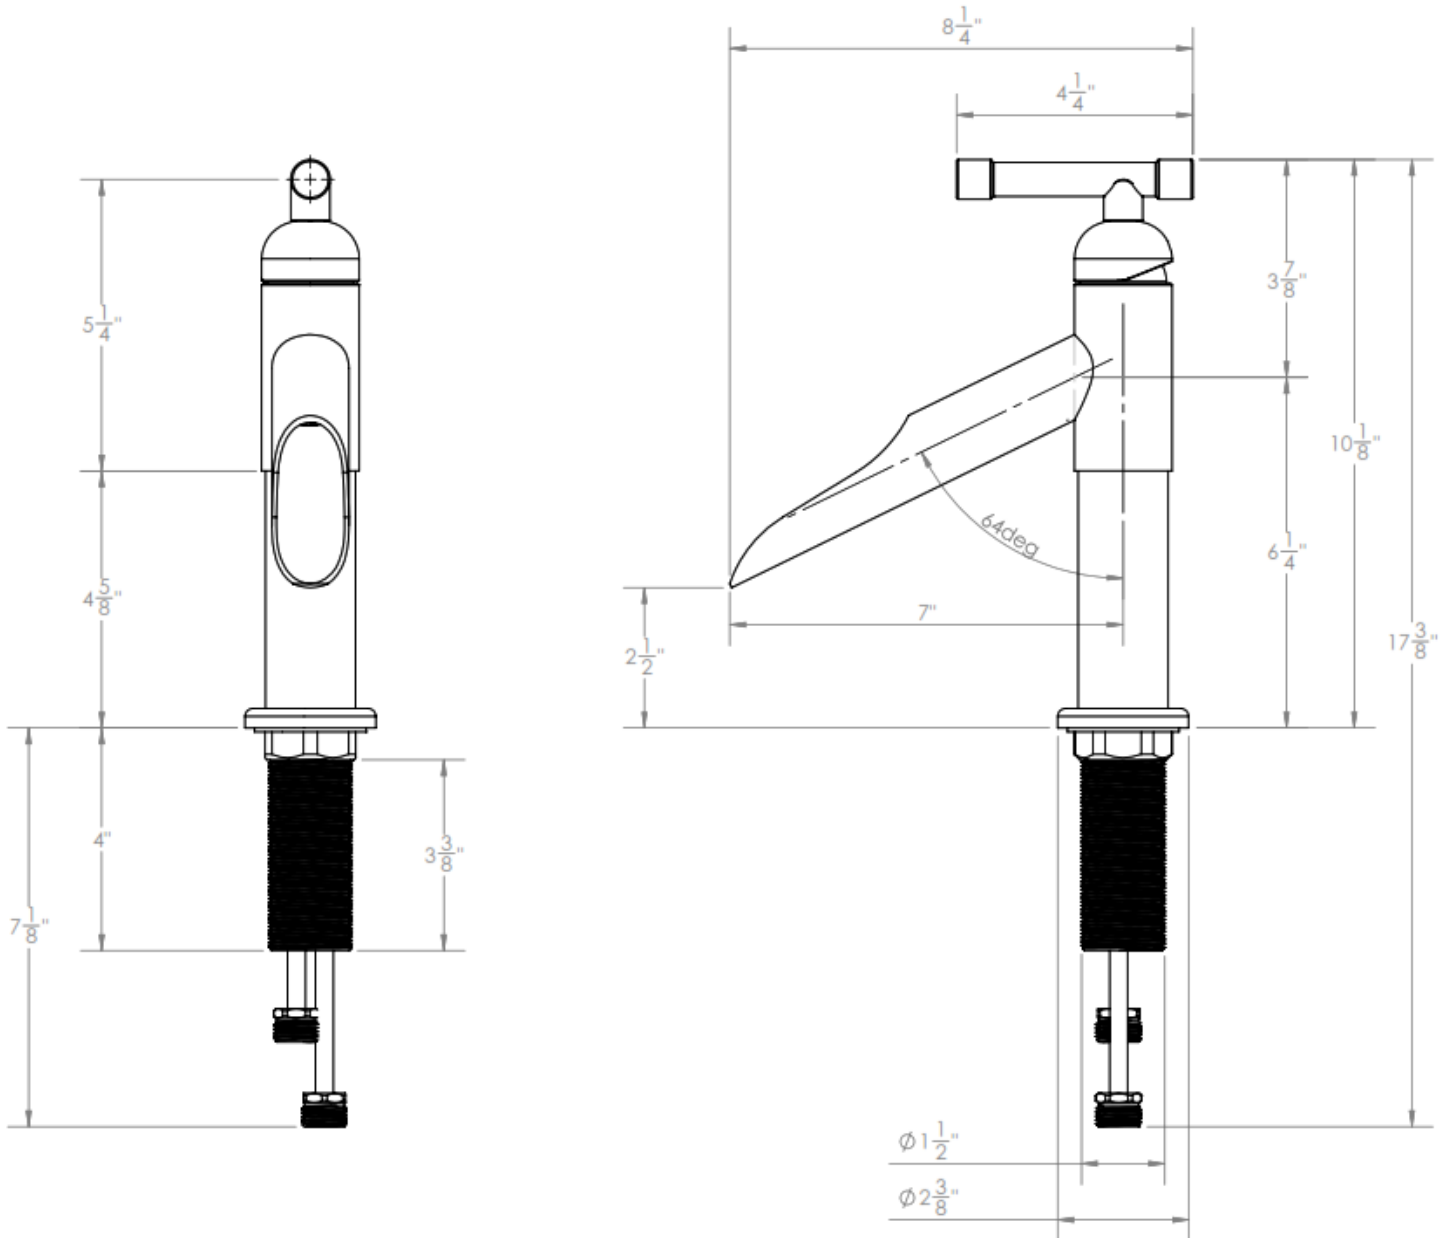

PRODUCT SPECIFICATIONS

Brut Short Faucet with Fixed Waterfall Spout BRUT-WF-S-FX

Oct 2024

- Countertop hole for faucet: 1-5/8"
- Includes Drain w/o overflow
- ADA Compliant
- Custom sizes and finishes available