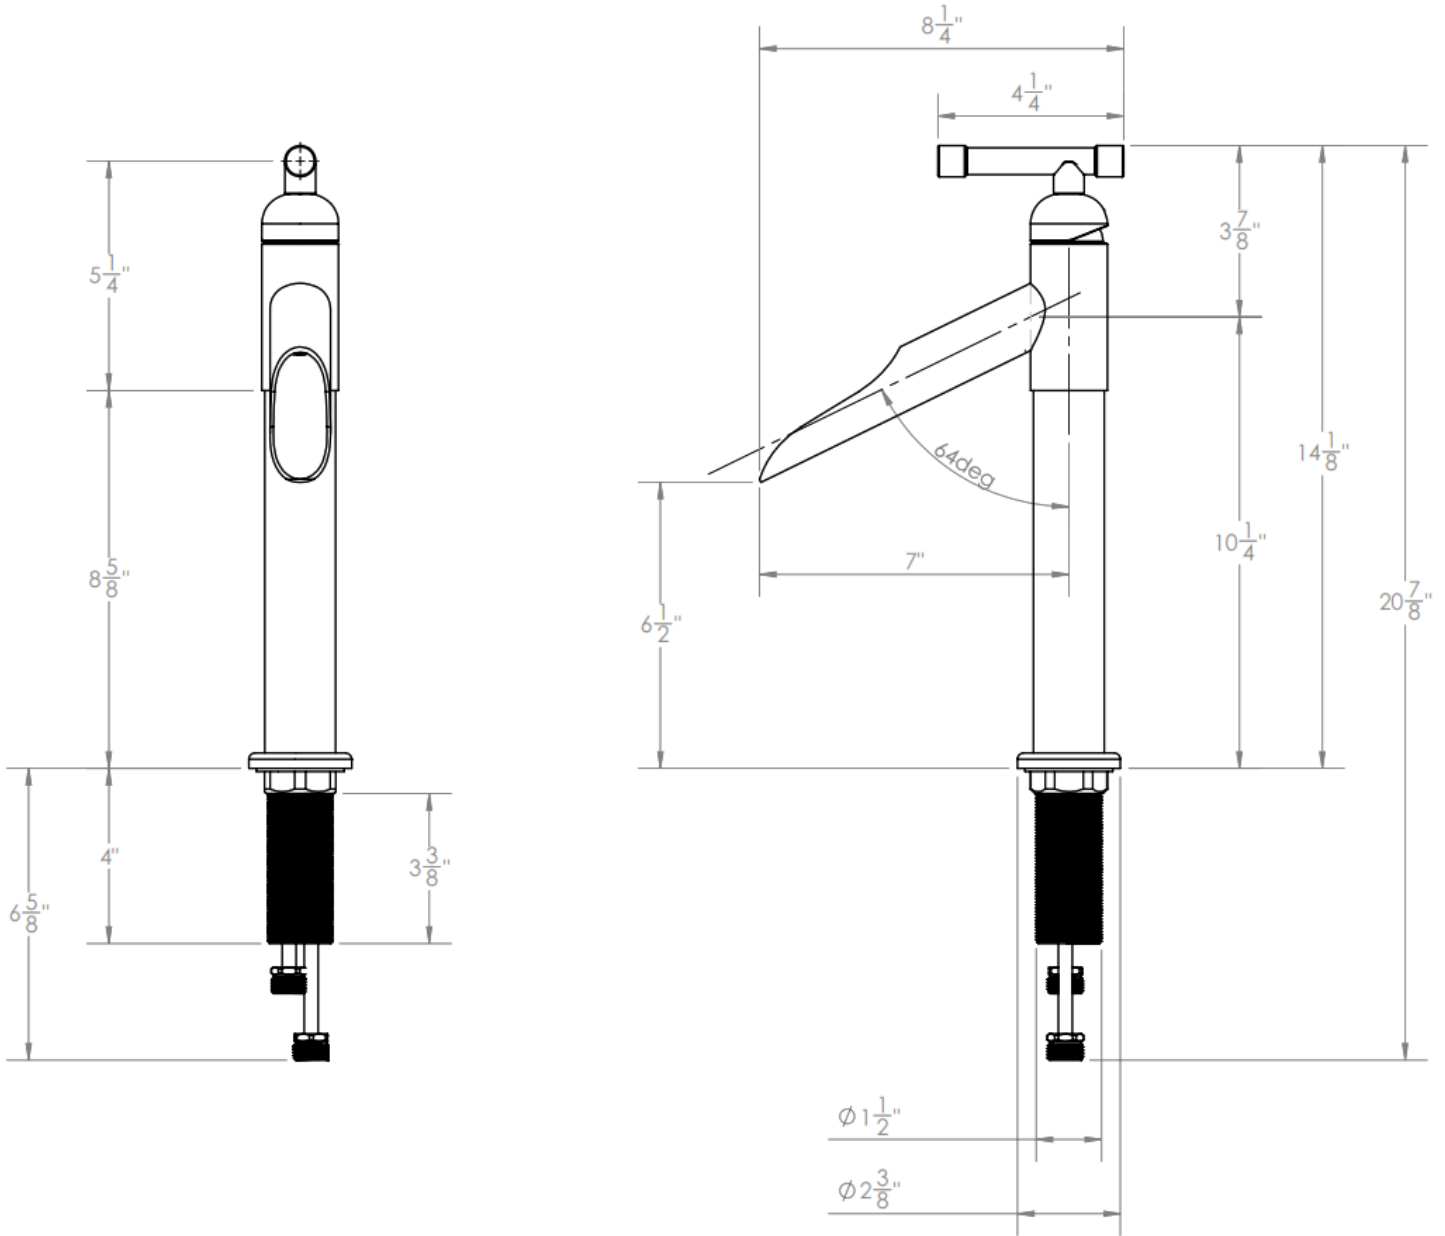

## Brut Tall Faucet with Fixed Waterfall Spout BRUT-WF-T-FX

Oct 2024

- Countertop hole for faucet: 1-5/8"
- Includes Drain w/o overflow
- ADA Compliant
- Custom sizes and finishes available

GPM	1.2