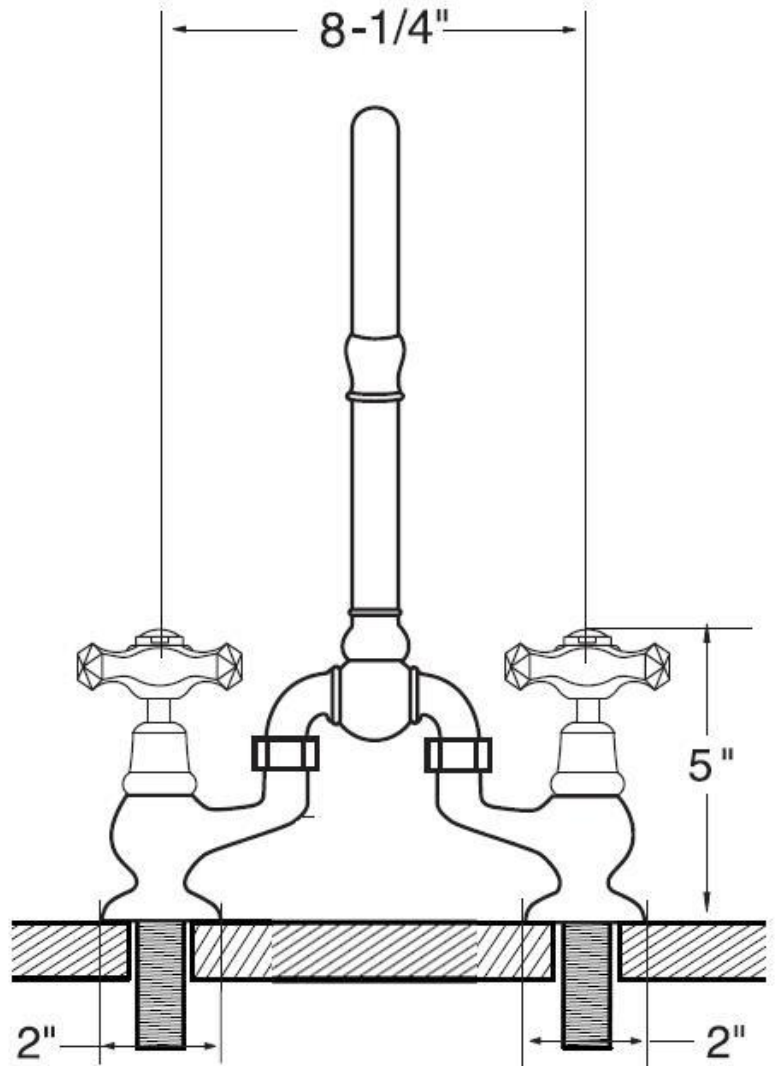

## Brownstone Faucet with Fixed Spout BS-DM-FX

Jan 2014

- ADA Compliant
- Custom finishes available

Connection	1/2" Compression
Valve	1/2" Ceramic
GPM	1.5