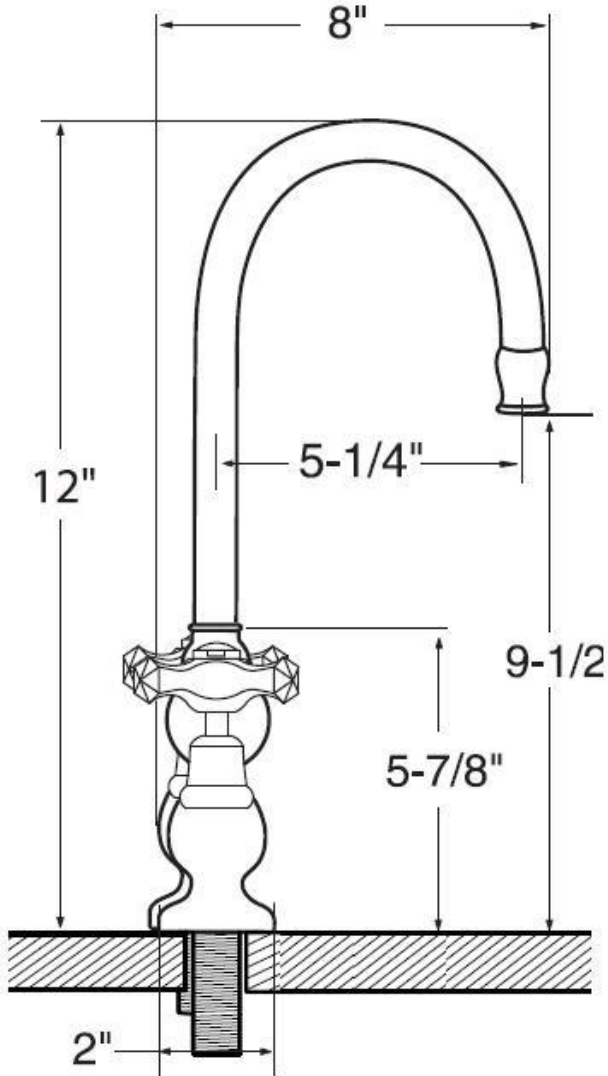

## Brownstone Faucet with Fixed Spout BS-DM-FX

Jan 2014

- ADA Compliant
- Custom finishes available

Connection	1/2" Compression
Valve	1/2" Ceramic
GPM	1.5