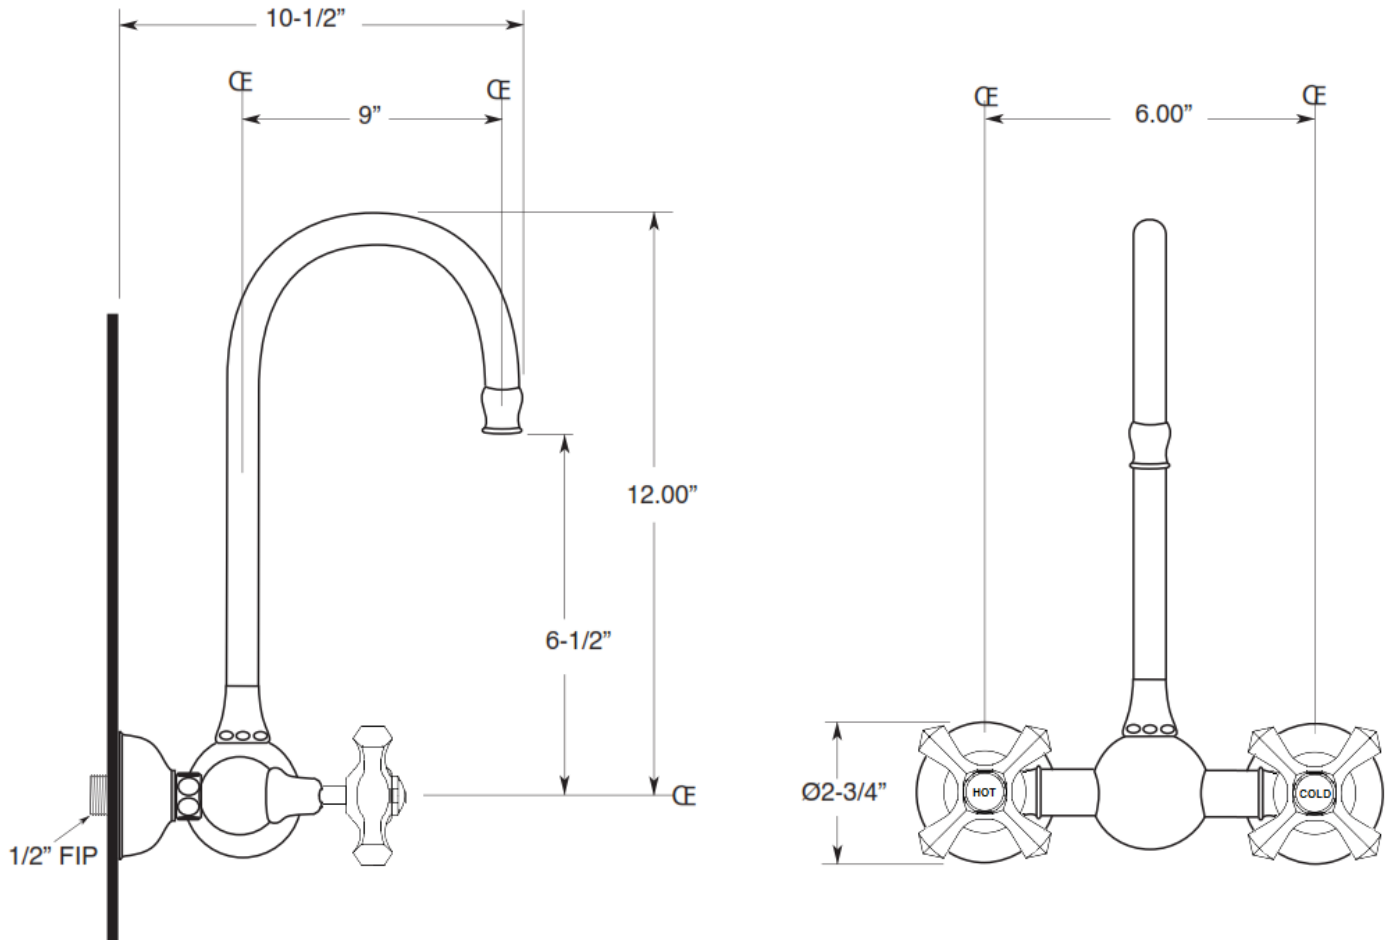

PRODUCT SPECIFICATIONS

Brownstone Wall Faucet with Fixed Spout BS-WM-FX

Dec 2018

- ADA Compliant
- Custom finishes available

Connection	1/2"
GPM	1.2