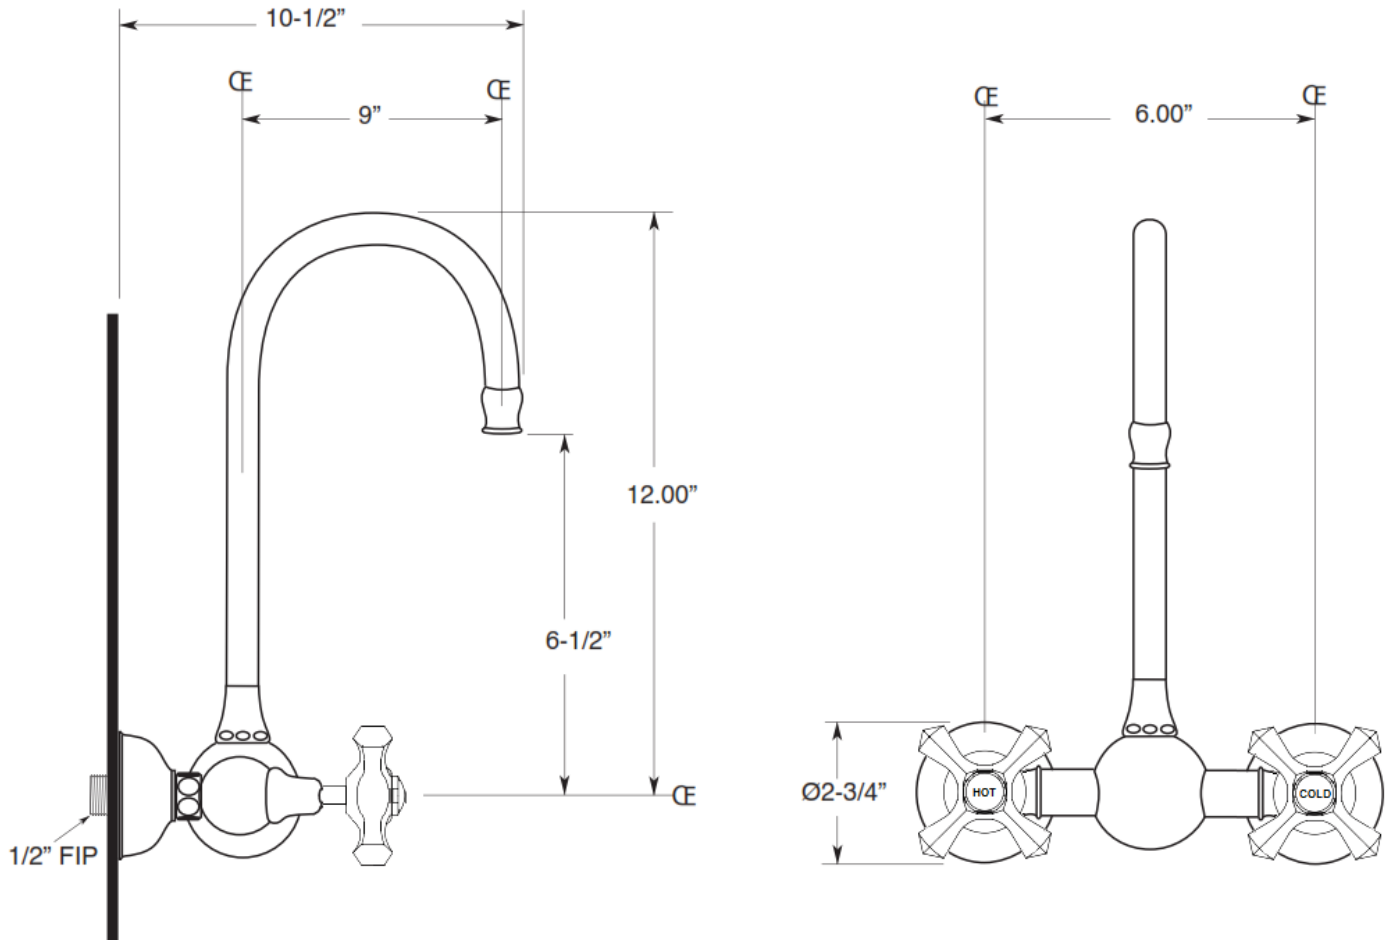

PRODUCT SPECIFICATIONS

Brownstone Wall Faucet with Swivel Spout BS-WM-SW

Dec 2018

- ADA Compliant
- Custom finishes available

Connection	1/2"
GPM	1.2