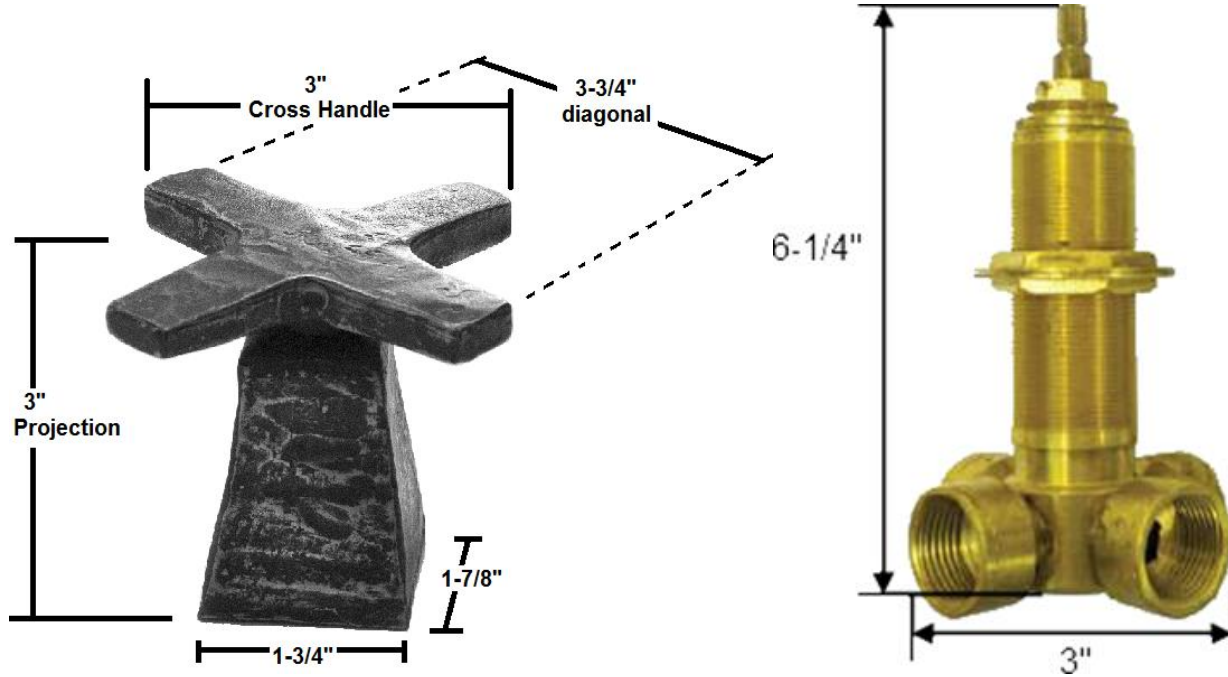

PRODUCT SPECIFICATIONS

Cixx Deck Mount Diverter
CX-DM-DIV

Jan 2014

- ADA Compliant
- Mixed water in, two outlets (three outlet available by special order)

Connection	1/2" Compression
Valve	1/2" Ceramic
GPM	5-10