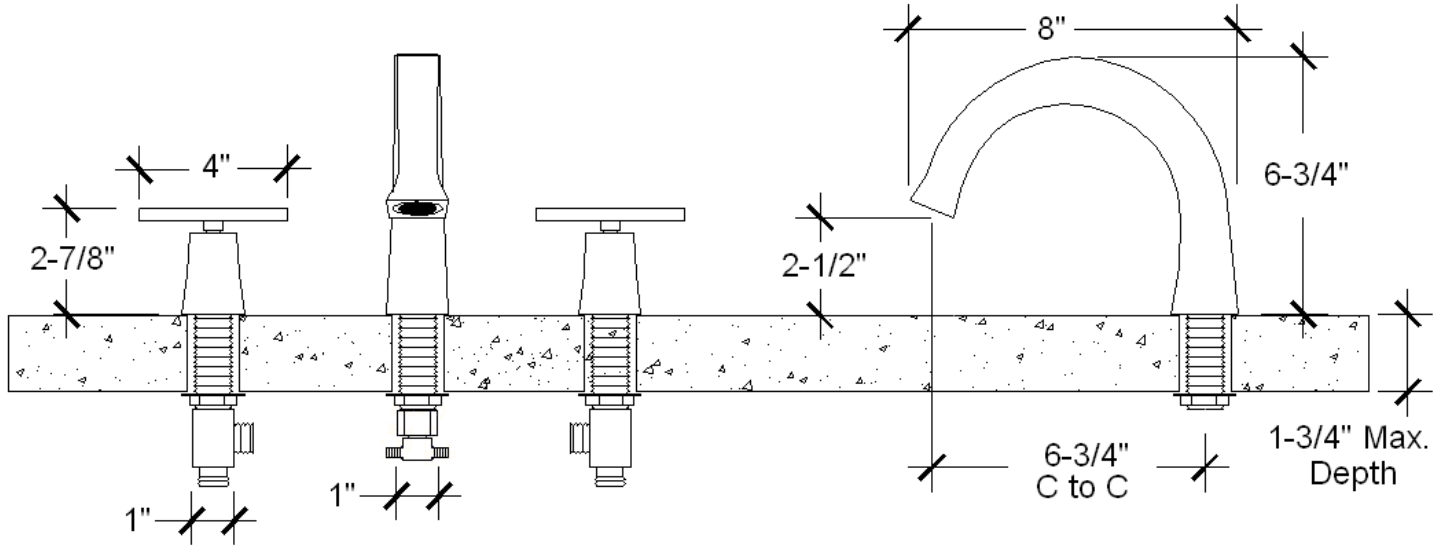

PRODUCT SPECIFICATIONS

Cixx Deck Mount Tall Faucet CX-LAV-DM-T

Jan 2014

- ADA Compliant
- Includes Lift & Turn Drain w/ overflow

Connection	1/2" Compression
Valve	1/2" Ceramic
GPM	1.5