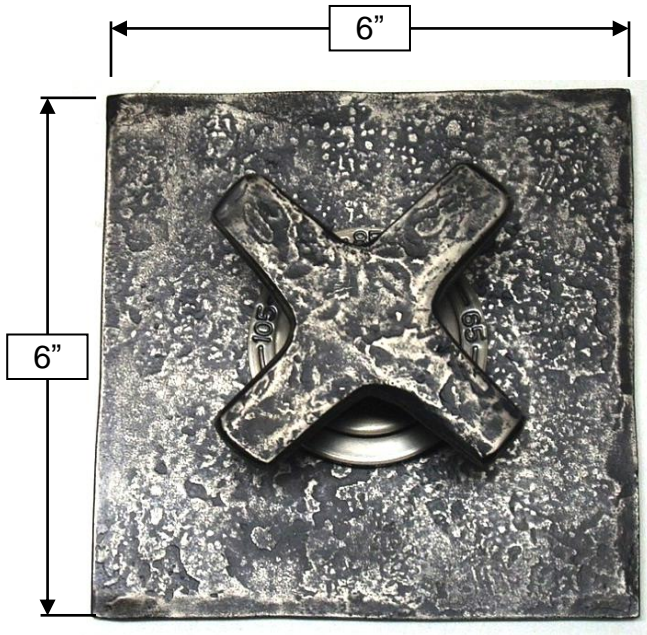

PRODUCT SPECIFICATIONS

Cixx Thermostatic Control
CX-THERM

Dec 2016

- 2-1/4" overall projection from finished wall
- ADA Compliant
- Custom finishes available

| | |
|------------|----------|
| Connection | 3/4" NPT |
| Valve | 3/4" |
| GPM | 14 |
| | |
| | |
| | |