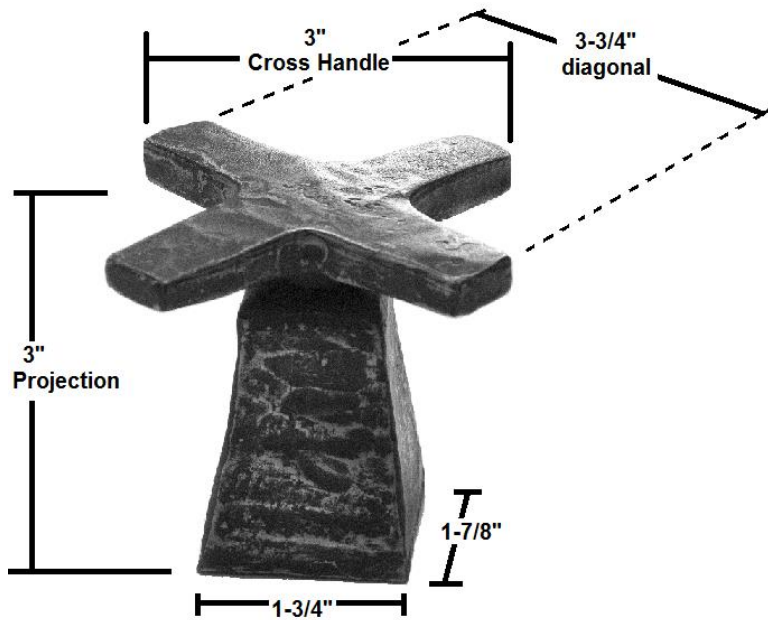

PRODUCT SPECIFICATIONS

Cixx Wall Mount Volume Control / Shutoff
CX-WM-1/2VC

Jan 2014

- ADA Compliant
- Custom finishes available

Connection	1/2" NPT
Valve	1/2" Ceramic
GPM	5-7