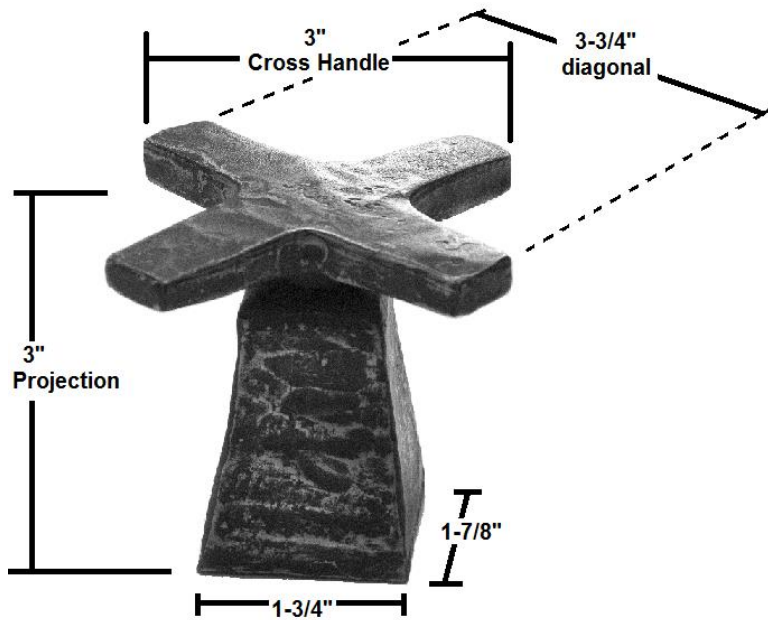

PRODUCT SPECIFICATIONS

Cixx Wall Mount Volume Control / Shutoff
CX-WM-3/4VC

Jan 2014

- ADA Compliant
- Custom finishes available

Connection	3/4" NPT
Valve	3/4" Ceramic
GPM	7-10