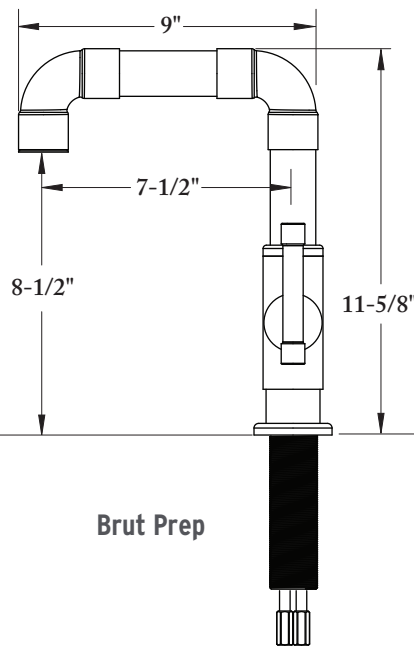

800-330-5553

SONOMA FORGE
LUXURY FIXTURES

www.sonomaforge.com

800-330-5553

Brut Kitchen Pull-Out

Brut Prep

Point-Of-Use, Elbow Spout

Point-Of-Use, Gooseneck Spout