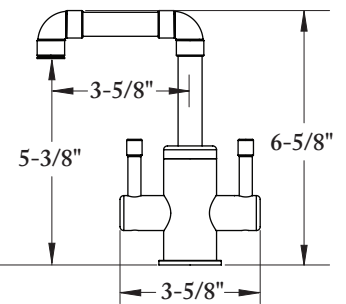

800-330-5553

SONOMA FORGE
LUXURY FIXTURES

www.sonomaforge.com

800-330-5553

Brut Kitchen Pull-Out

Brut Prep

Point-Of-Use, Elbow Spout

Point-Of-Use, Gooseneck Spout