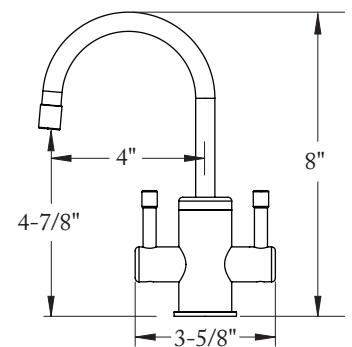

800-330-5553

SONOMA FORGE
LUXURY FIXTURES

www.sonomaforge.com

800-330-5553

Brut Kitchen Pull-Out

Brut Prep

Point-Of-Use, Elbow Spout

Point-Of-Use, Gooseneck Spout