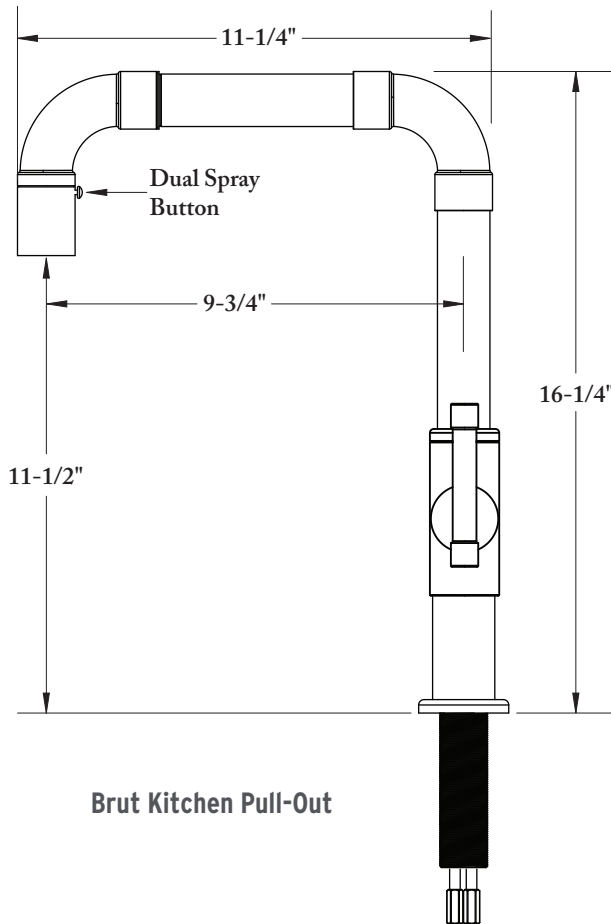

**Point-Of-Use Faucet,
Elbow Spout**

**Brut Kitchen Faucet
With Pull-Out Spray**

The Brut Prep Faucet

Point-Of-Use, Gooseneck Spout

Point-Of-Use, Elbow Spout

SONOMA FORGE
LUXURY FIXTURES

www.sonomaforge.com

800-330-5553

SONOMA FORGE
LUXURY FIXTURES

www.sonomaforge.com

800-330-5553

Brut Kitchen Pull-Out

Brut Prep

Point-Of-Use, Elbow Spout

Point-Of-Use, Gooseneck Spout