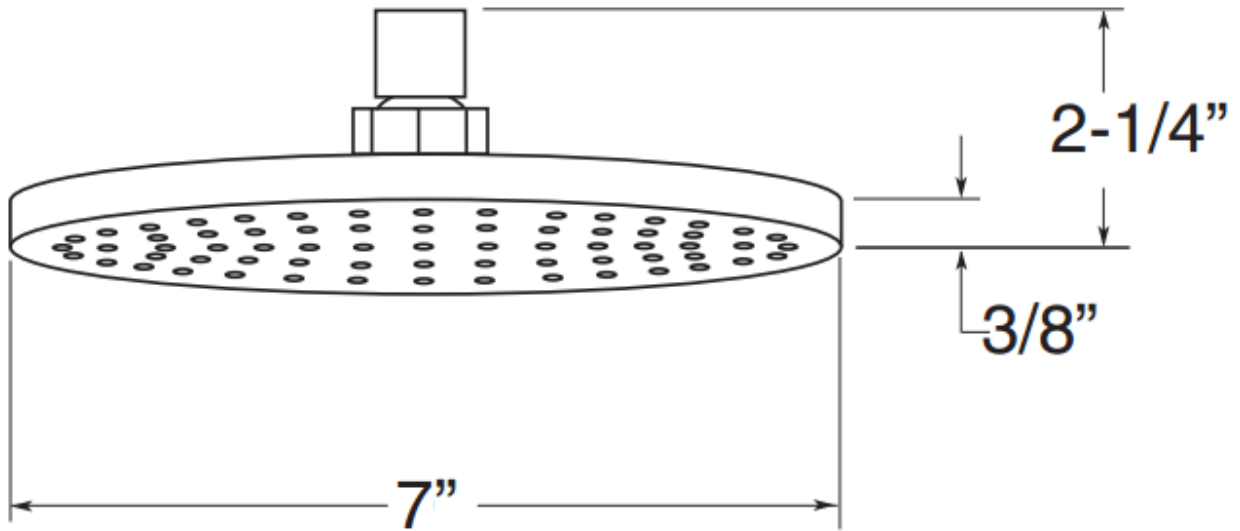

PRODUCT SPECIFICATIONS

Jan 2015

Shower Head
SF-10-042

- Swiveling head
- Easy-clean rubber jets

Connection	1/2" FIP
GPM	2.0