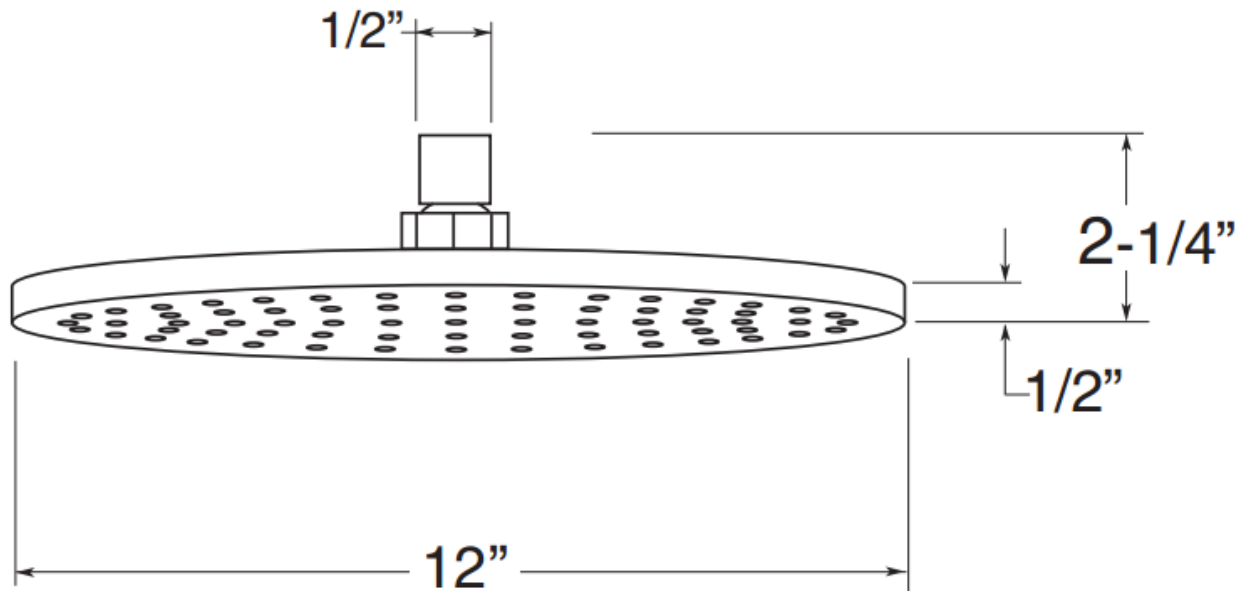

# PRODUCT SPECIFICATIONS

Dec 2016

Shower Head  
SF-10-047

- Swiveling head
- Easy-clean rubber jets

Connection	1/2" FIP
GPM	2.0