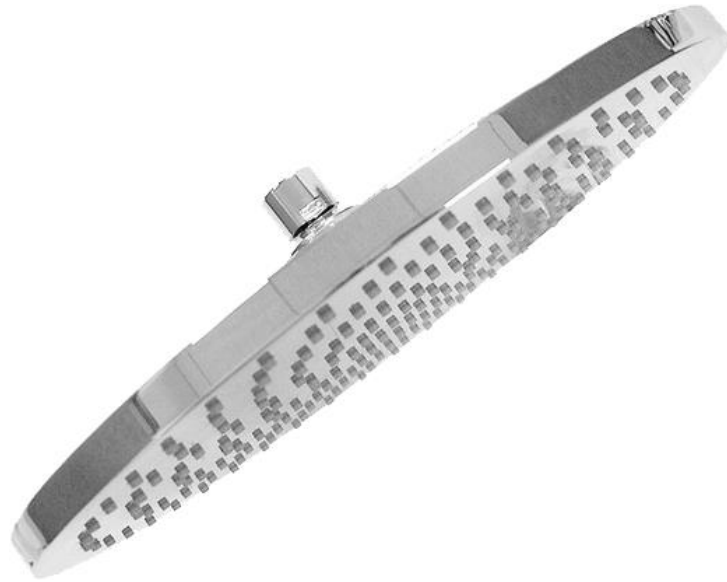

# PRODUCT SPECIFICATIONS

Dec 2016

Shower Head  
SF-10-047

- Swiveling head
- Easy-clean rubber jets

Connection	1/2" FIP
GPM	2.0