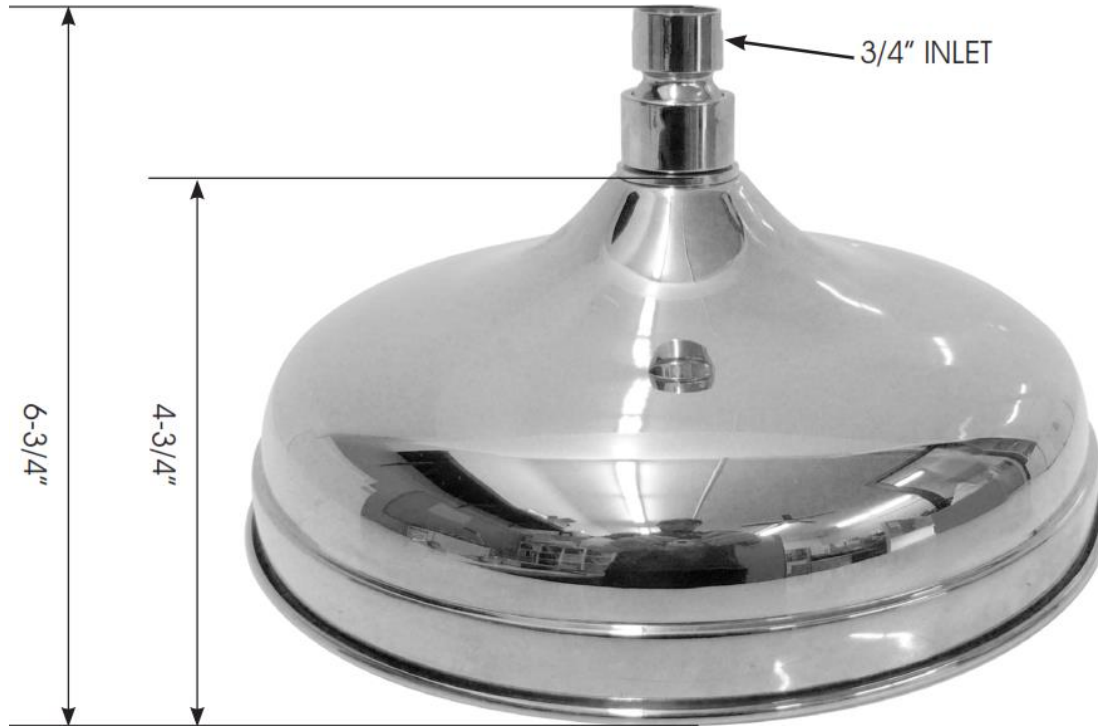

PRODUCT SPECIFICATIONS

Mar 2017

12" Rain Head
SF-10-054

- Swiveling ball joint
- Rubber easy-clean jets
- Custom finishes available

Connection	3/4" NPS
GPM	2.0