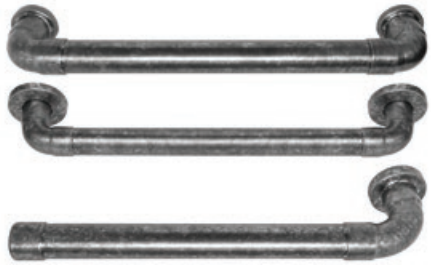

ACCESSORIES SHOWN IN C1XX BRASS FINISH. C1XX STEEL ALSO AVAILABLE

ROBE HOOK

MIRROR

TISSUE PAPER HOLDER

CABINET PULL

SHOWER DOOR PULL

WATERBRIDGE EXPOSED SHOWER
SHOWN IN RUSTIC NICKEL

SONOMA FORGE
DESIGNER FAUCETS

WWW.SONOMAFORGE.COM

COORDINATED ACCESSORIES
FOR THE BATH

800.330.5553

TOWEL RING

TISSUE PAPER HOLDER

SOAP DISH

ROBE HOOK

GRAB BAR (CENTER) AND TOWEL BARS

SINGLE POST TISSUE PAPER HOLDER

SHOWER DRAIN

SOAP PUMP: COUNTERTOP, WALL-MOUNT, DECK-MOUNT

CABINET PULLS

MIRROR MOUNT

SHOWER DOOR PULL