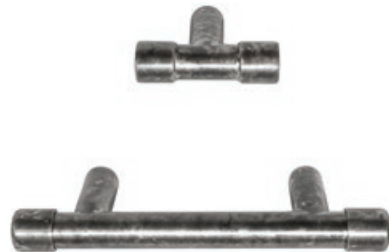

ACCESSORIES SHOWN IN C1XX BRASS FINISH. C1XX STEEL ALSO AVAILABLE

ROBE HOOK

MIRROR

TISSUE PAPER HOLDER

CABINET PULL

SHOWER DOOR PULL

WATERBRIDGE EXPOSED SHOWER
SHOWN IN RUSTIC NICKEL

SONOMA FORGE
DESIGNER FAUCETS

WWW.SONOMAFORGE.COM

COORDINATED ACCESSORIES
FOR THE BATH

800.330.5553

TOWEL RING

TISSUE PAPER HOLDER

SOAP DISH

ROBE HOOK

GRAB BAR (CENTER) AND TOWEL BARS

SINGLE POST TISSUE PAPER HOLDER

SHOWER DRAIN

SOAP PUMP: COUNTERTOP, WALL-MOUNT, DECK-MOUNT

CABINET PULLS

MIRROR MOUNT

SHOWER DOOR PULL