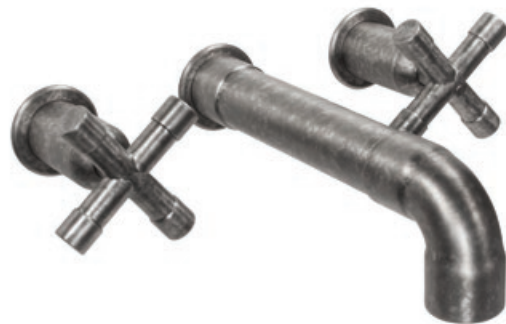

SONOMA FORGE

DESIGNER FAUCETS

WWW.SONOMAFORGE.COM

WHEREVER CONCEALED SHOWER IN OIL-RUBBED BRONZE

CUVÉE IN RUSTIC NICKEL WITH SIDE SPRAY

WINGNUT IN RUSTIC NICKEL WITH SIDE SPRAY

POINT OF USE FAUCETS IN SATIN NICKEL

BRUT WITH PULL-OUT KITCHEN SPRAY IN SATIN NICKEL

WATERBRIDGE EXPOSED SHOWER
SHOWN IN OIL-RUBBED BRONZE

800.330.5553

WATERBRIDGE IN SATIN NICKEL

WHEREVER IN RUSTIC COPPER

BRUT IN OIL-RUBBED BRONZE

SANSHANDS WHEREVER IN RUSTIC NICKEL

WATERBRIDGE IN OIL-RUBBED BRONZE

WHEREVER IN RUSTIC NICKEL

BRUT IN SATIN NICKEL

SANSHANDS WHEREVER IN RUSTIC COPPER

STRAP IN SATIN BLACK AND SATIN NICKEL

WHEREVER IN SATIN NICKEL

BRUT PREP FAUCET IN RUSTIC NICKEL