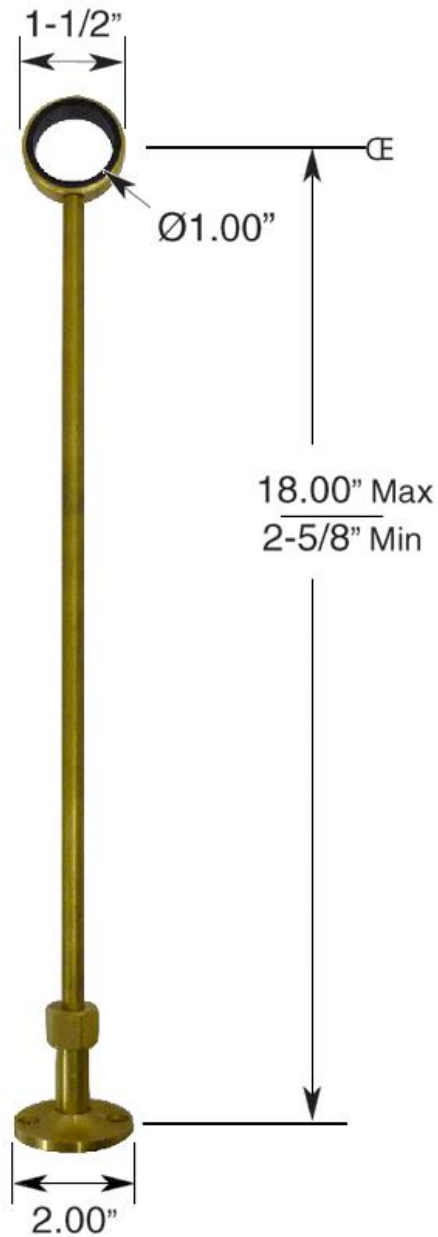

# PRODUCT SPECIFICATIONS

Ceiling Support for 3/4" Shower Arms

SF-SHW-10-151

Feb 2014

- Use only with 3/4" Shower Arms
- Custom finishes available
