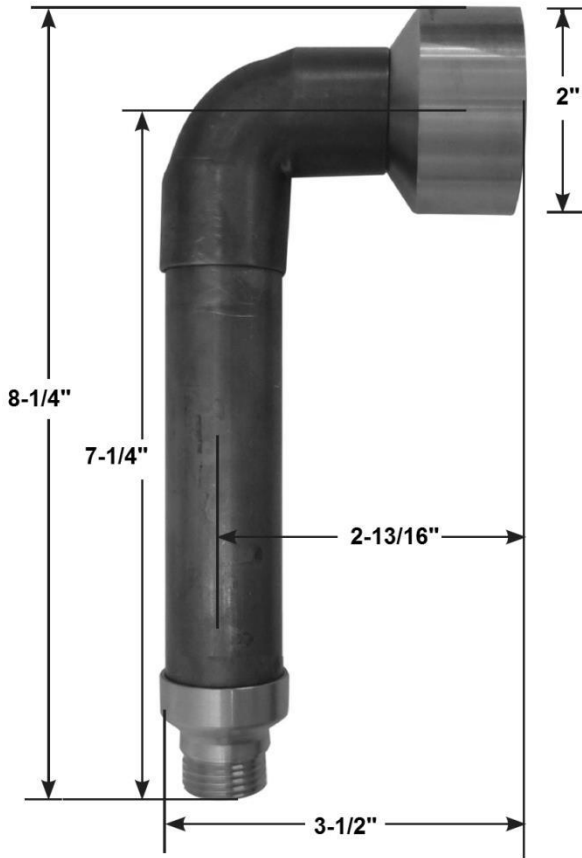

PRODUCT SPECIFICATIONS

Waterbridge Handshower Kit with Slidebar

WB-10-272

Jan 2014

24" SLIDEBAR

WATERWAY

59" HOSE

- ADA Compliant
- Custom finishes available

Connection	1/2" NPT
GPM	1.8