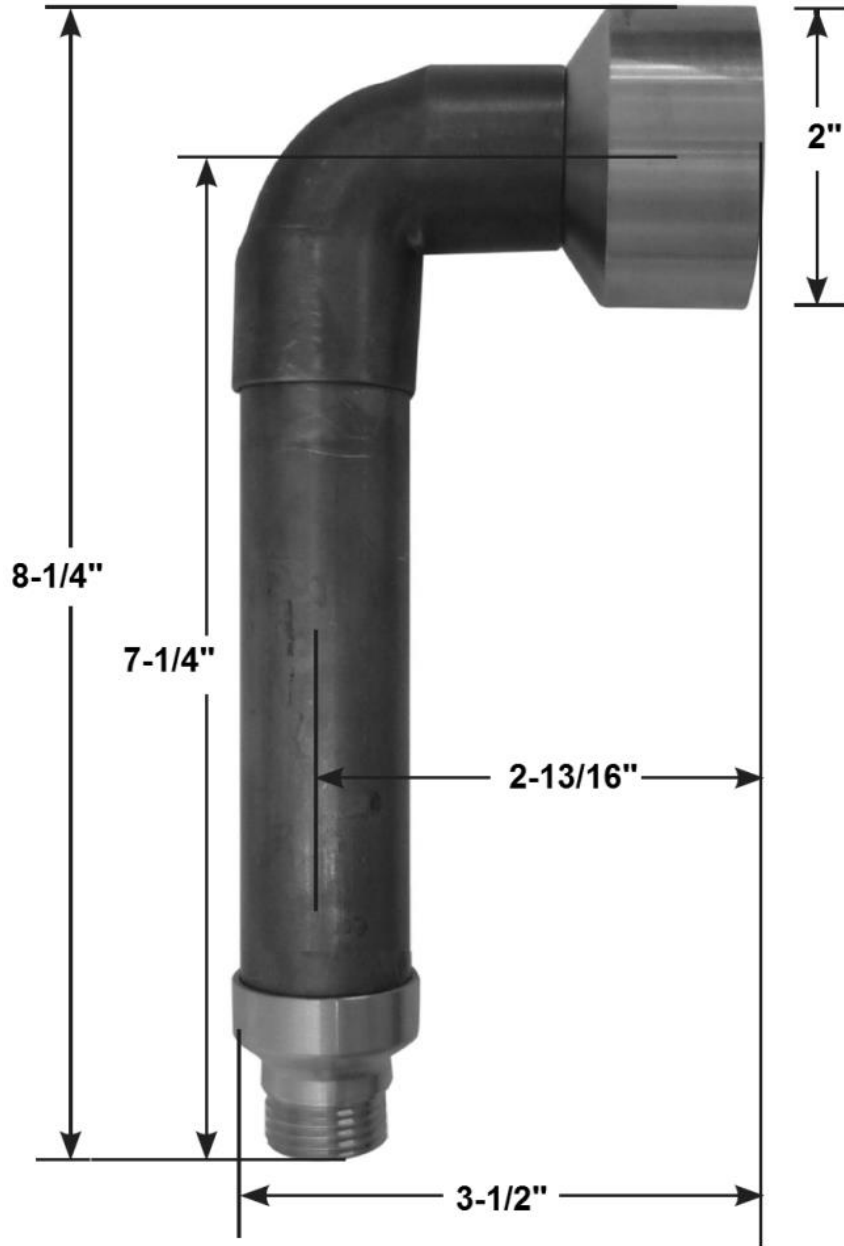

# PRODUCT SPECIFICATIONS

WaterBridge Style Wand Waterbridge Hand Wand  
WB-10-336

Jan 2021

- Custom finishes available

Connection	1/2" NPT
GPM	1.8