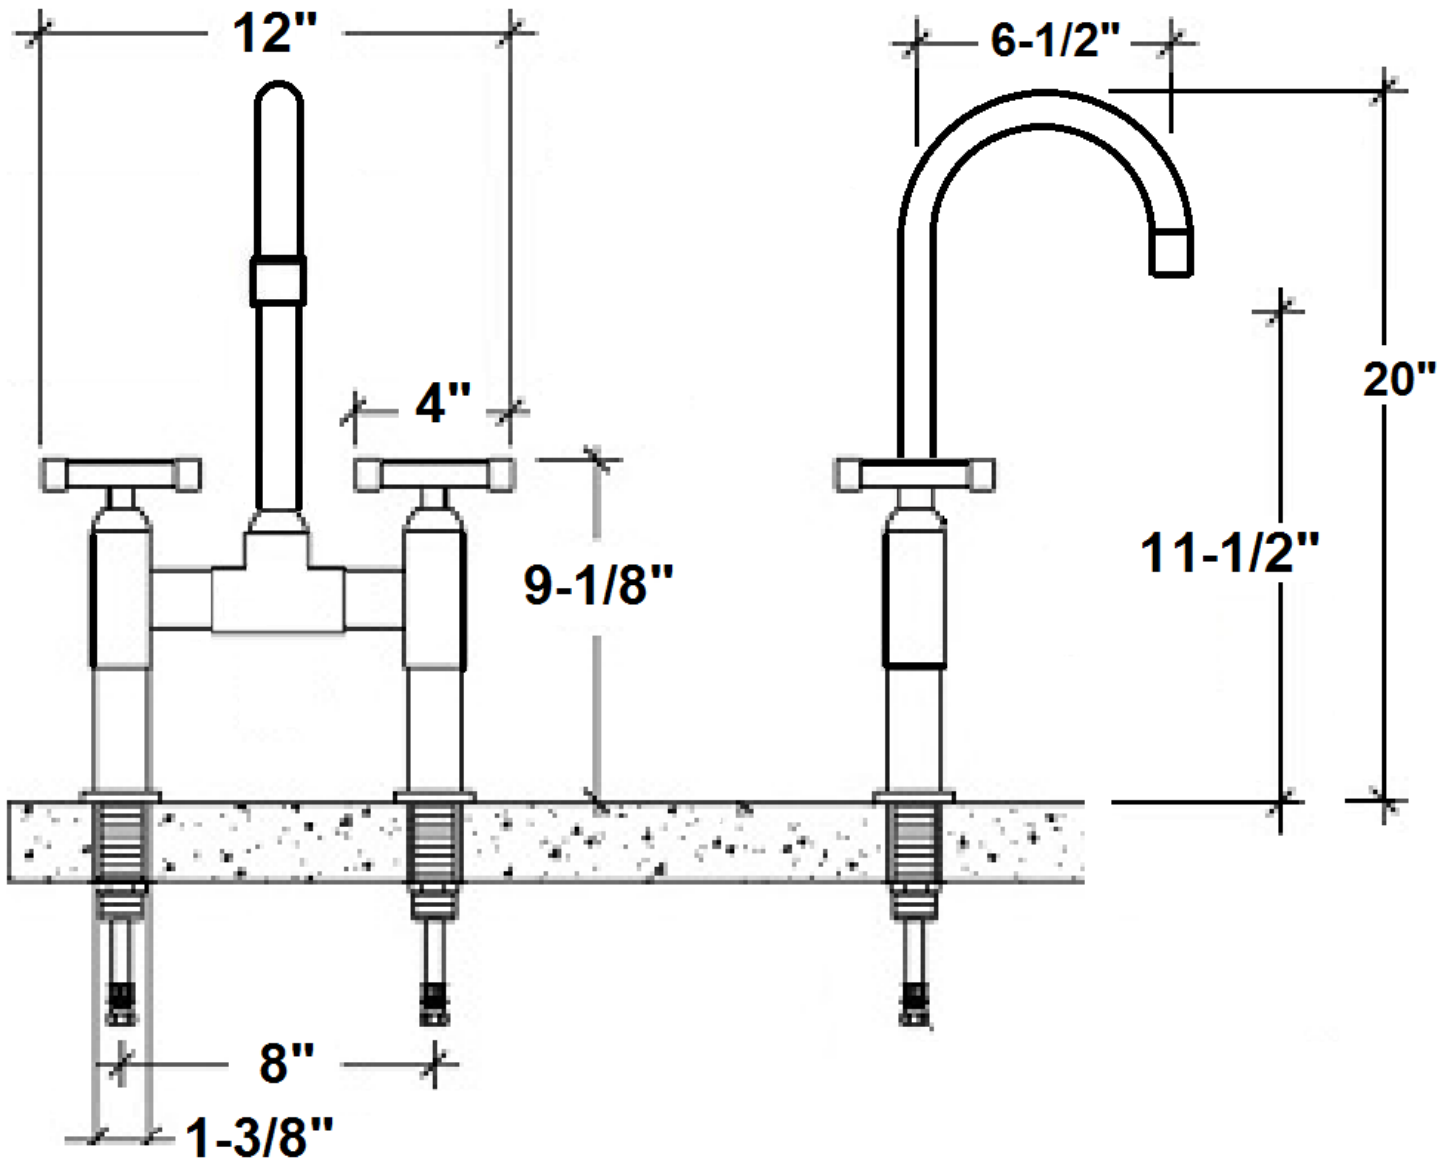

## Waterbridge Faucet with Swiveling Gooseneck Spout

Aug 2019

WB-DM-GN-SW

- ADA Compliant
- Offset and Cross handles available
- Custom sizes and finishes available

Connection	1/2" Compression
Valve	1/2" Ceramic
GPM	1.8