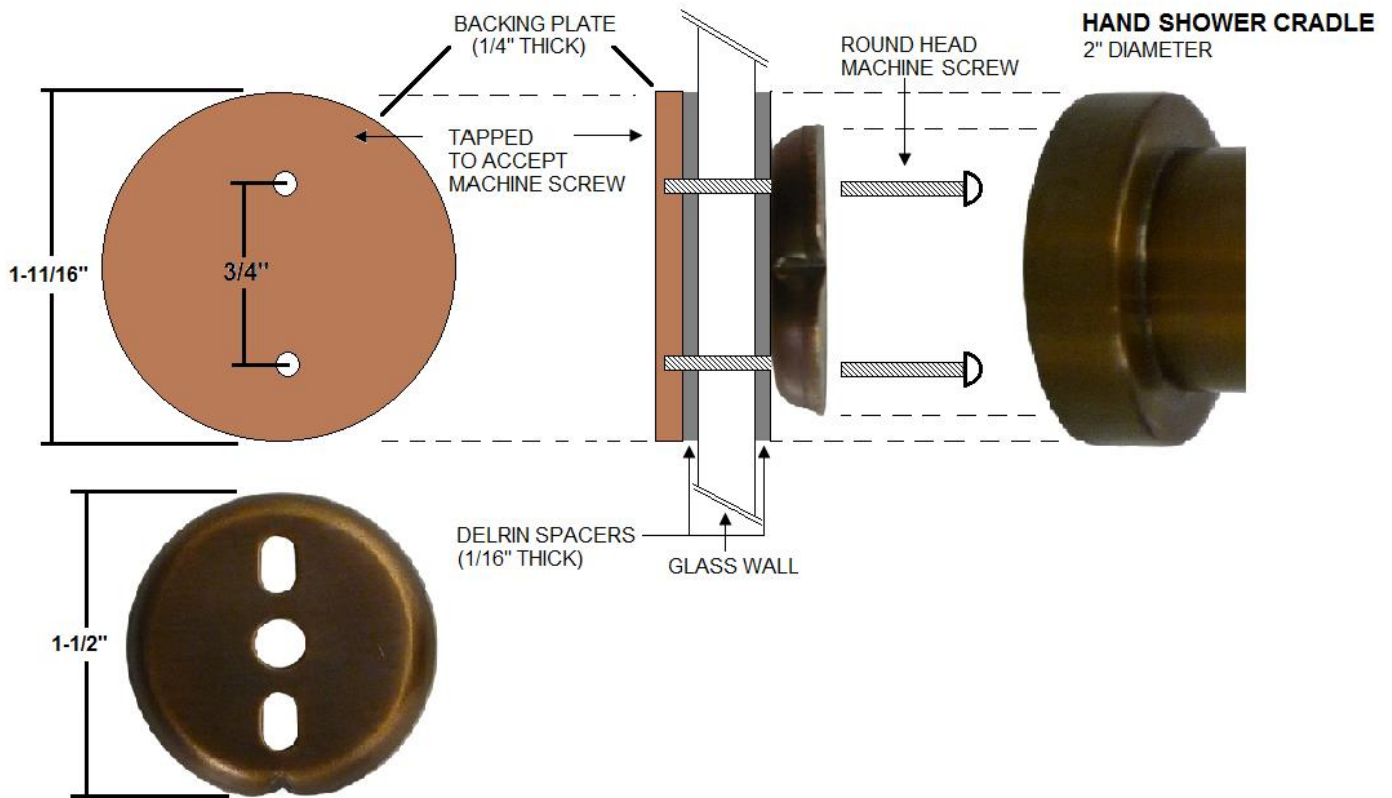

## Waterbridge Hand Shower Bracket Backing Disc WB-HS-BKG-PLT

May 2019

- Includes mounting hardware
- Custom finishes available
