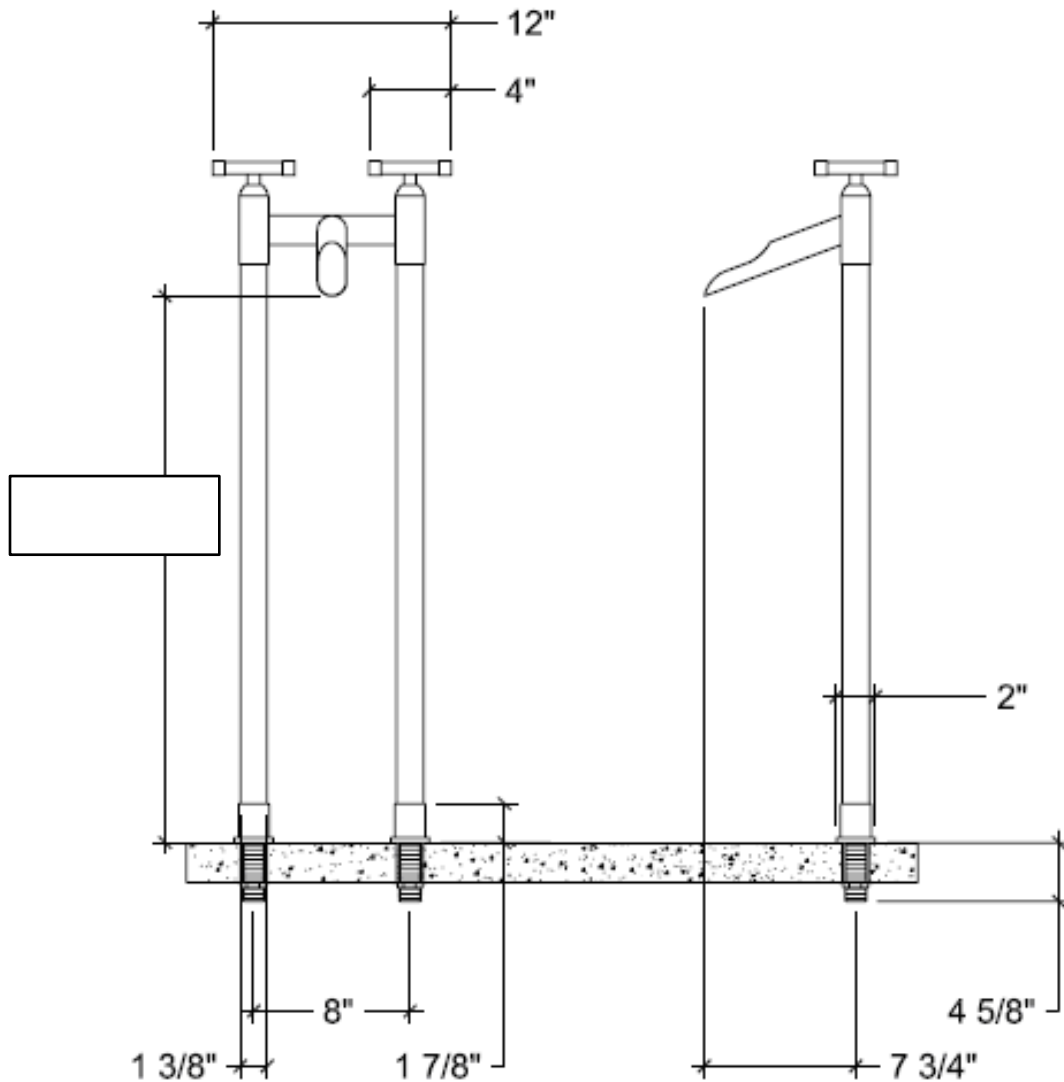

PRODUCT SPECIFICATIONS

Waterbridge Lav Faucet with Waterfall Spout WB-LAV-FM-WF

Oct. 2016

- ADA Compliant
- Offset and Cross handles available
- Custom sizes and finishes available

Connection	3/4" NPS
Valve	1/2" Ceramic
GPM	1.2