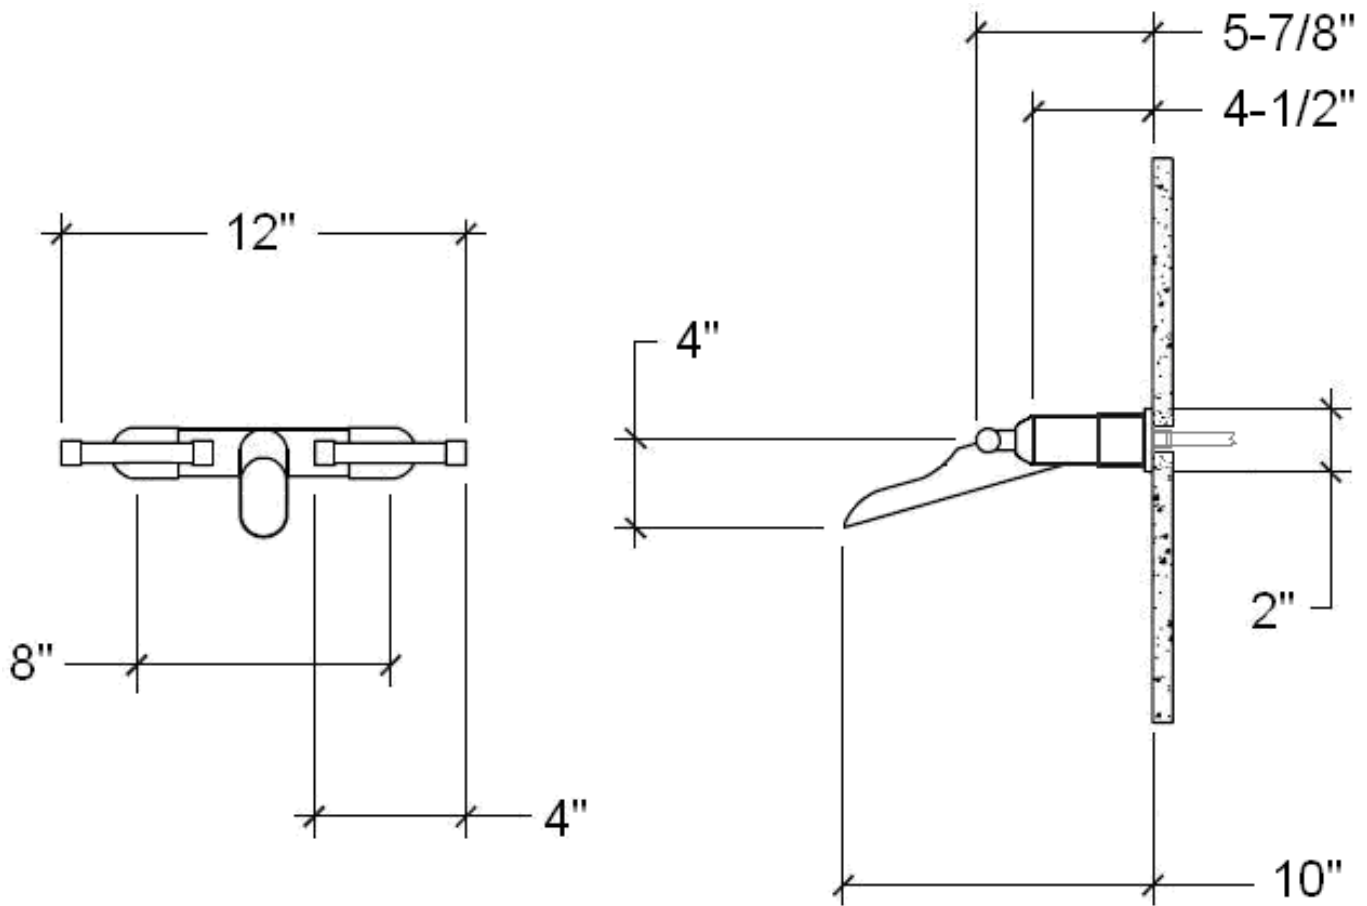

PRODUCT SPECIFICATIONS

Waterbridge Wall Faucet with Waterfall Spout WB-LAV-WM-WF

Oct 2016

- ADA Compliant
- Includes Flip-Top Drain w/o overflow
- Offset and Cross handles available
- Custom sizes and finishes available

Connection	1/2" Copper
Valve	1/2" Ceramic
GPM	1.2