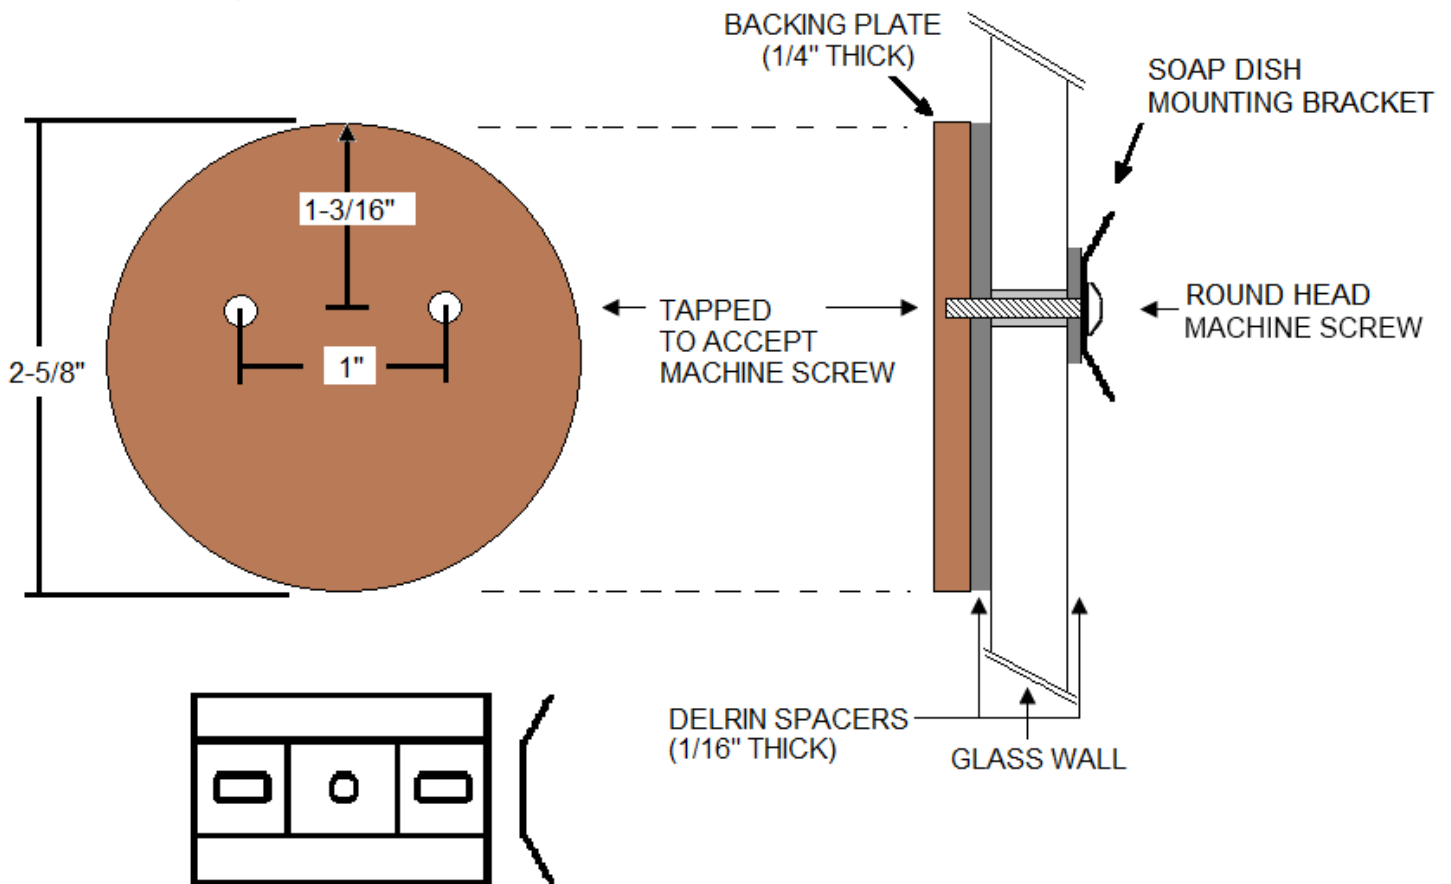

PRODUCT SPECIFICATIONS

Waterbridge Soap Dish Bracket Backing Disc WB-SD-BKG-PLT

May 2019

PICTURE NOT TO SCALE

- Includes mounting hardware
- Custom finishes available
