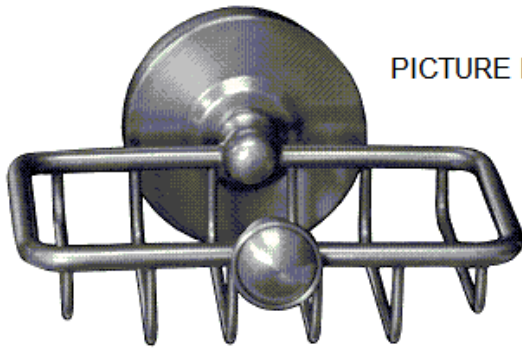

PRODUCT SPECIFICATIONS

Waterbridge Soap Dish Bracket Backing Disc WB-SD-BKG-PLT

May 2019

PICTURE NOT TO SCALE

- Includes mounting hardware
- Custom finishes available
