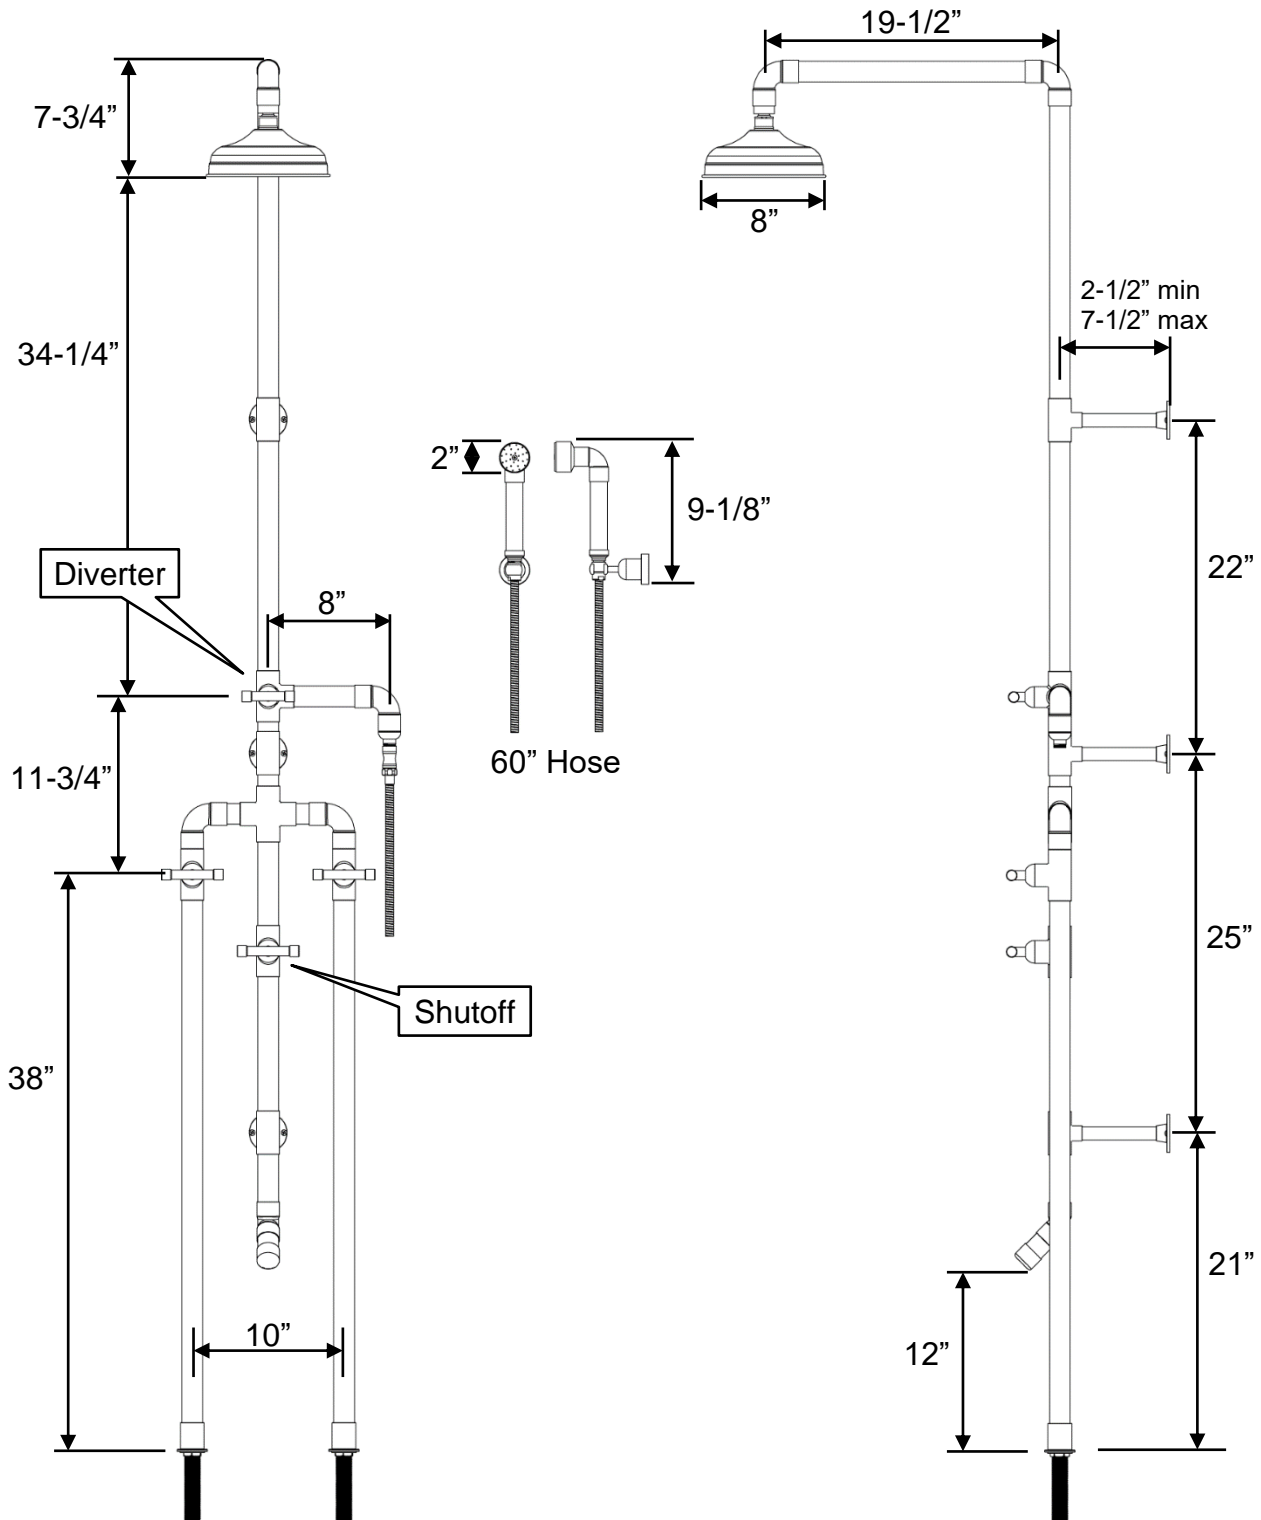

PRODUCT SPECIFICATIONS

Waterbridge Exposed Shower WB-SHW-1080

Dec 2020

- Dimensions apply to systems produced after Jan. 1st, 2018
- Custom dimensions and finishes available

Connection	3/4" NPS
GPM	1.8