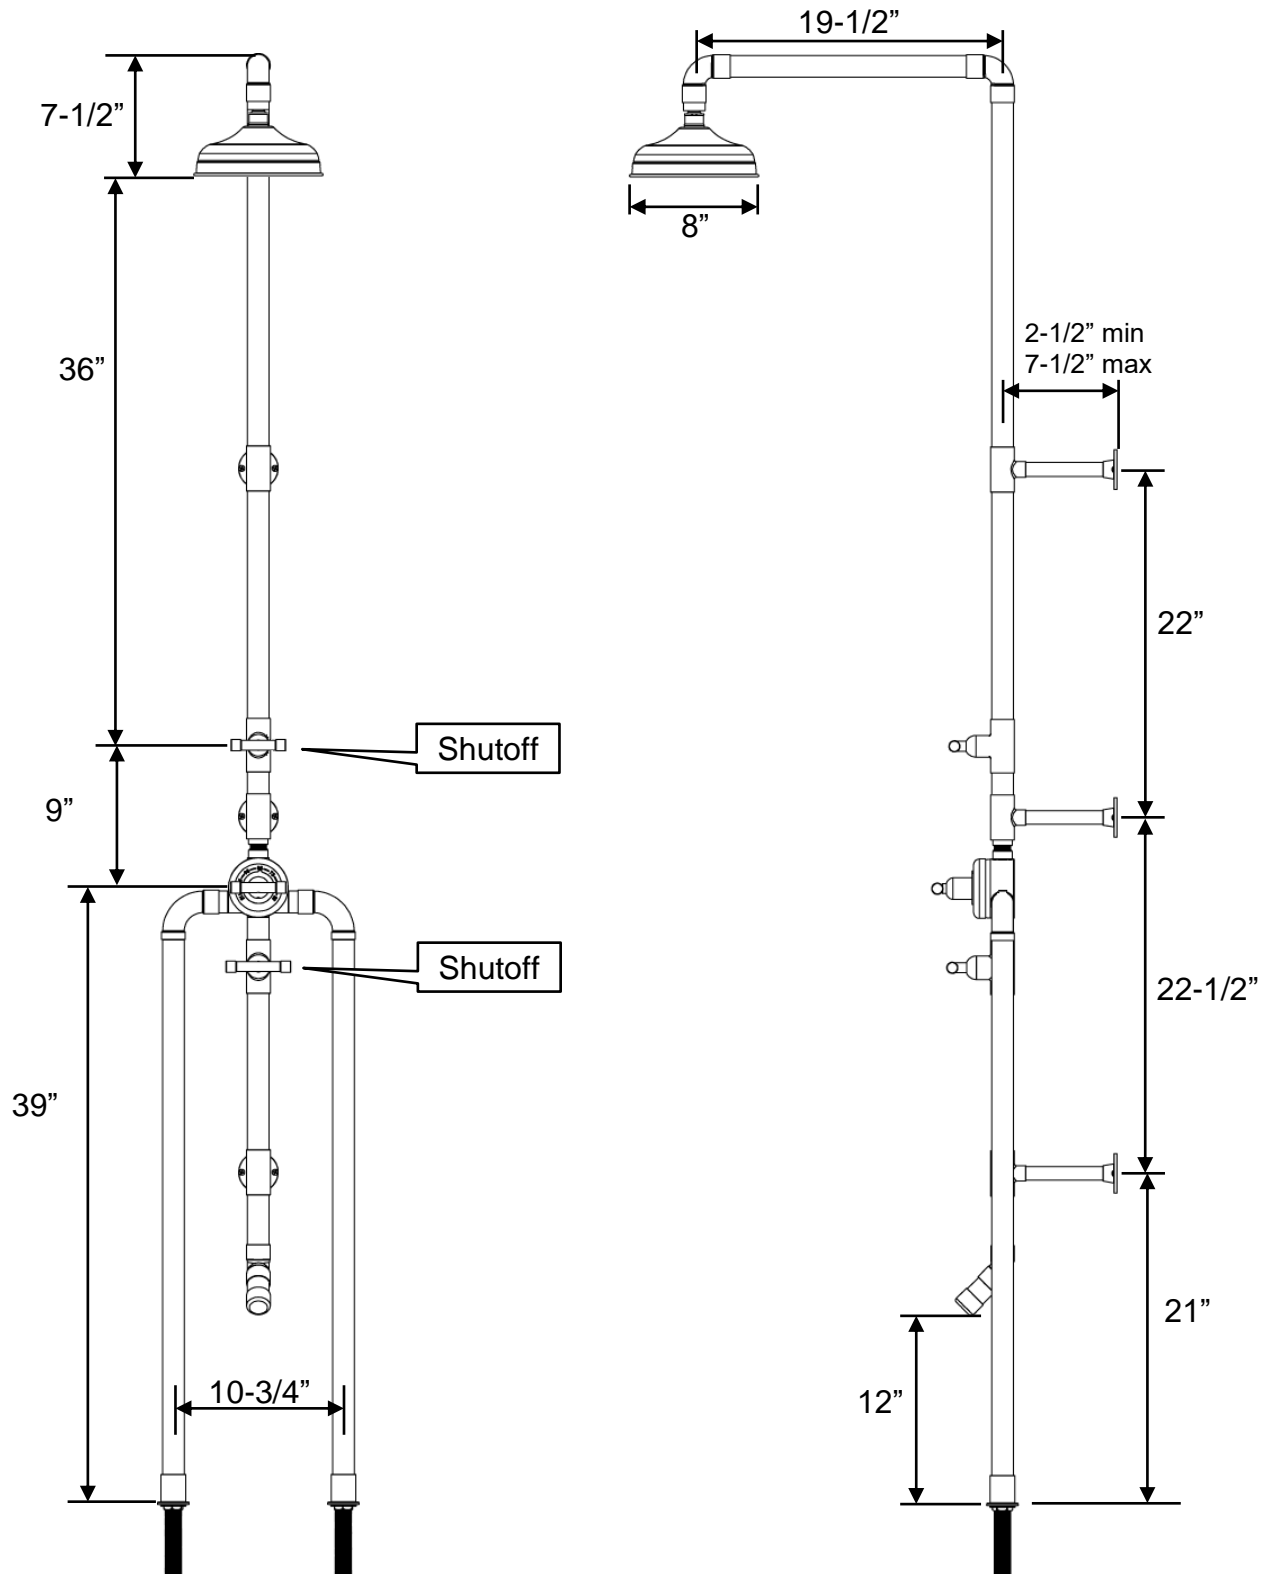

PRODUCT SPECIFICATIONS

Waterbridge Exposed Shower WB-SHW-1170

Dec 2020

- Dimensions apply to systems produced after Jan. 1st, 2018
- ADA Compliant
- Custom dimensions and finishes available

Connection	3/4" NPS
GPM	1.8