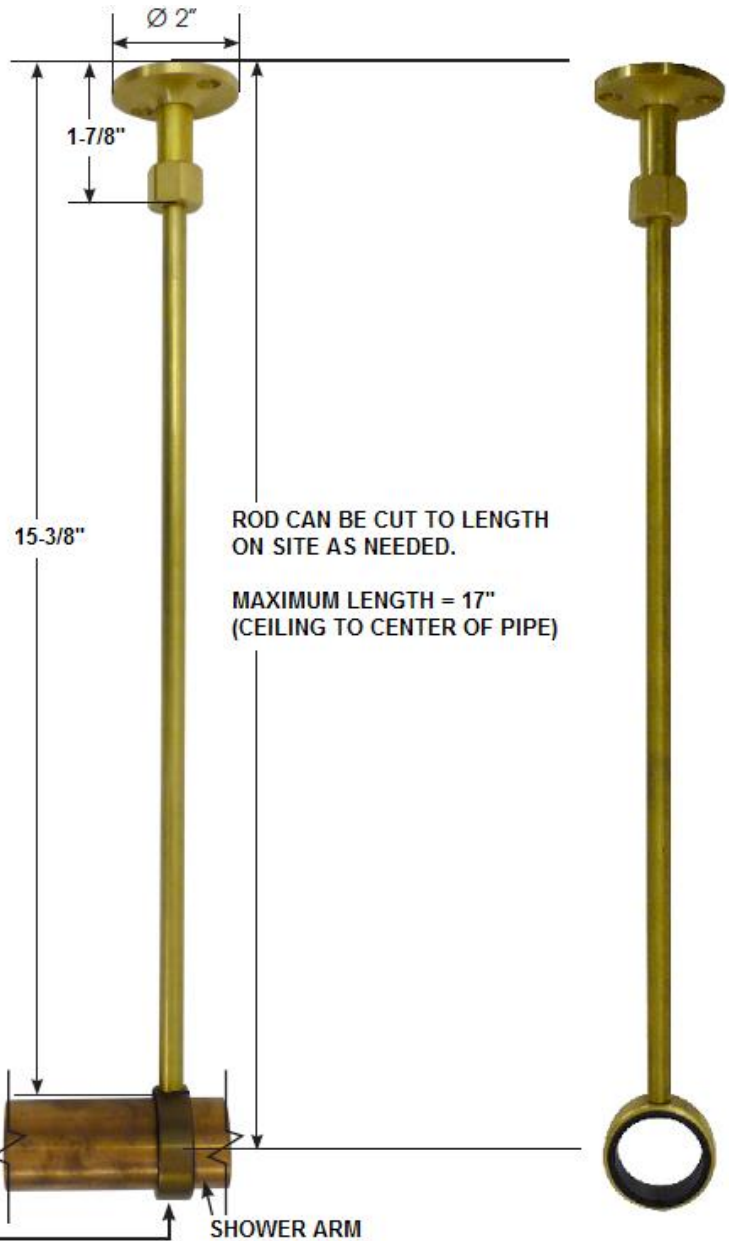

# PRODUCT SPECIFICATIONS

## Ceiling Support for Waterbridge Shower Arms WB-SHW-ARM-BRKT-CM

- Use only with Waterbridge Shower Arms
- Custom finishes available
