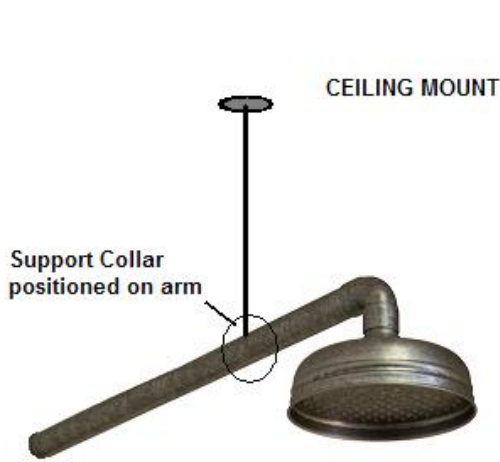

## Ceiling Support for Waterbridge Shower Arms WB-SHW-ARM-BRKT-CM

- Use only with Waterbridge Shower Arms
- Custom finishes available
