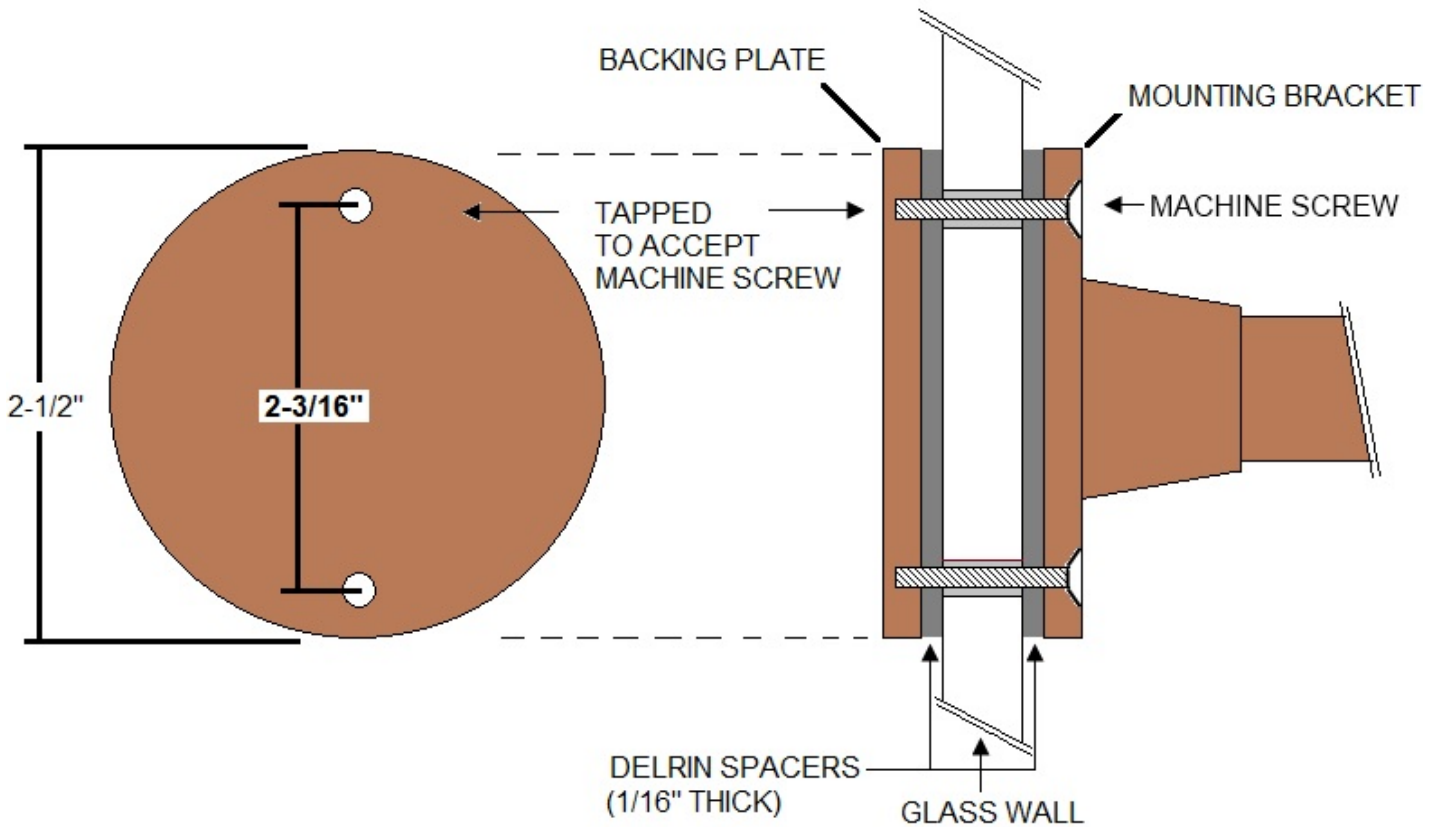

## Waterbridge Shower Bracket Backing Disc WB-SHW-BKG-PLT

May 2019

- Includes mounting hardware
- Custom finishes available
