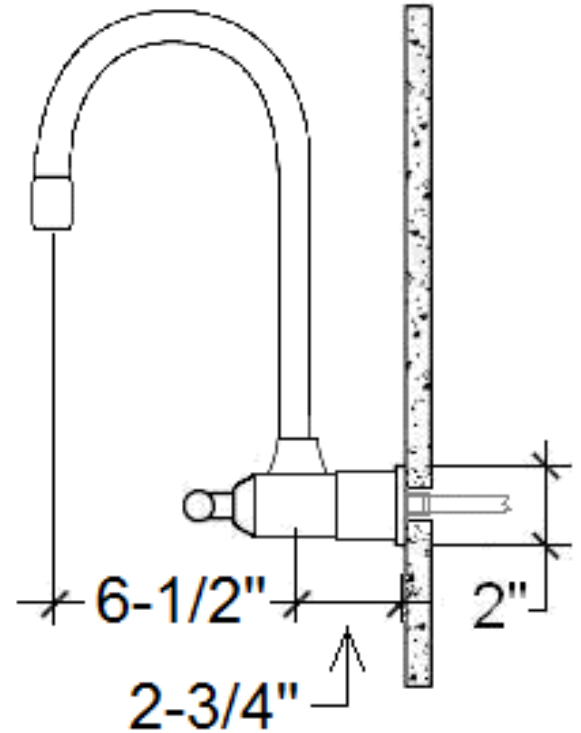

PRODUCT SPECIFICATIONS

Waterbridge Wall Faucet with Gooseneck Spout WB-WM-GN-FX

Jan 2014

- ADA Compliant
- Fixed spout
- Offset and Cross handles available
- Custom finishes available

Connection	1/2" Copper
Valve	1/2" Ceramic
GPM	1.5