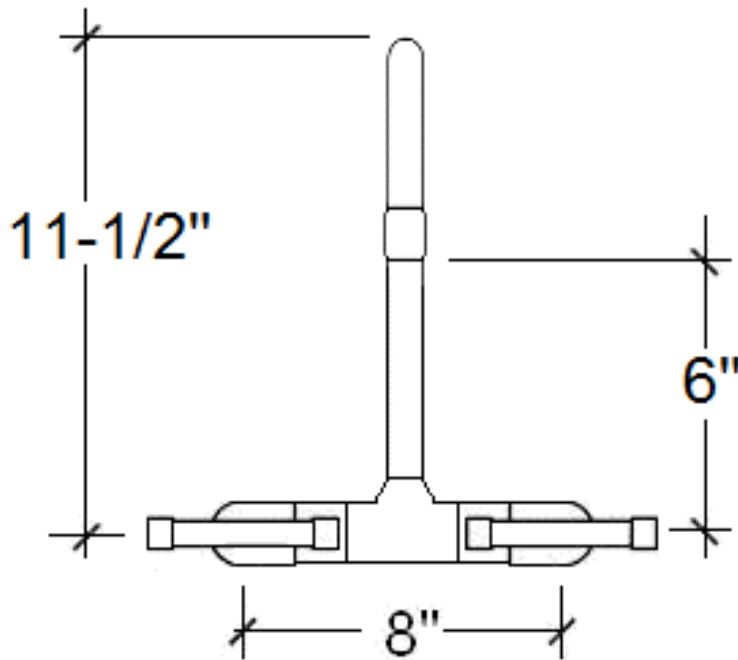

PRODUCT SPECIFICATIONS

Waterbridge Wall Faucet with Gooseneck Spout WB-WM-GN-FX

Jan 2014

- ADA Compliant
- Fixed spout
- Offset and Cross handles available
- Custom finishes available

Connection	1/2" Copper
Valve	1/2" Ceramic
GPM	1.5