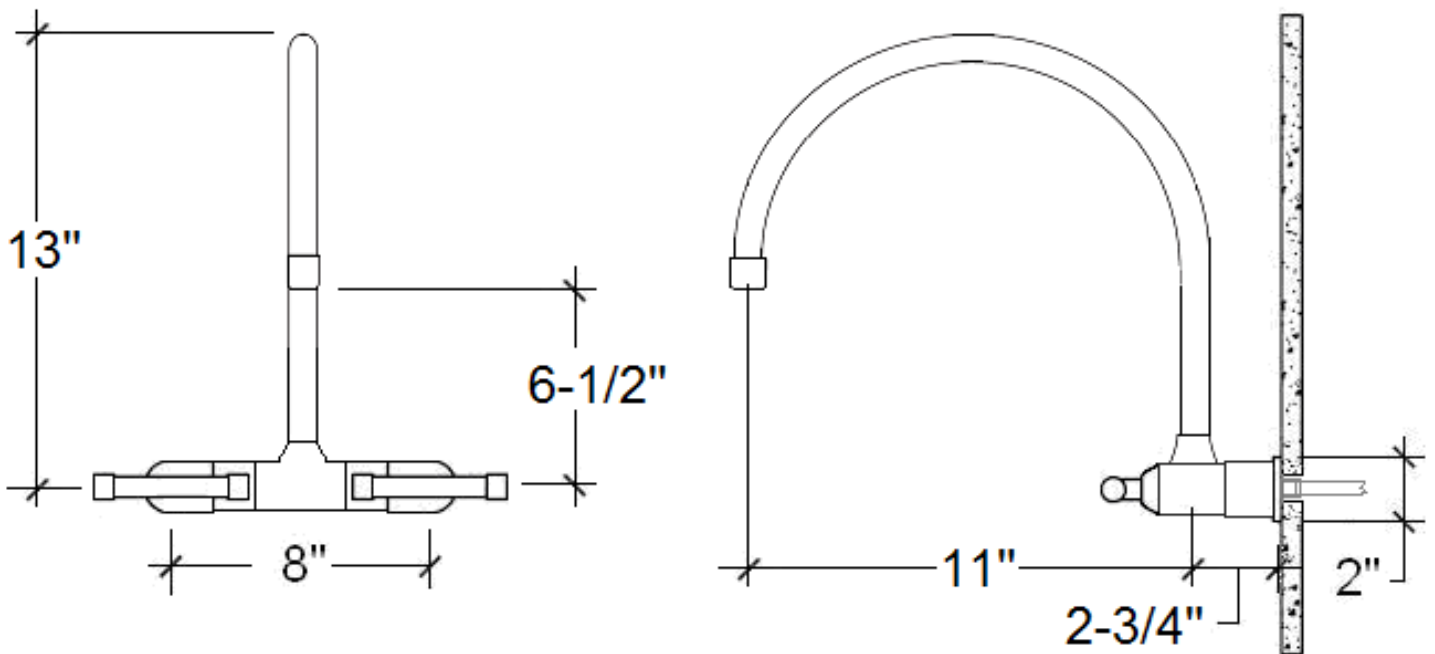

PRODUCT SPECIFICATIONS

Waterbridge Wall Faucet with Large Gooseneck Spout

Aug 2019

WB-WM-GN LG

- ADA Compliant
- Swivel spout
- Offset and Cross handles available
- Custom finishes available

Connection	1/2" Copper
Valve	1/2" Ceramic
GPM	1.2