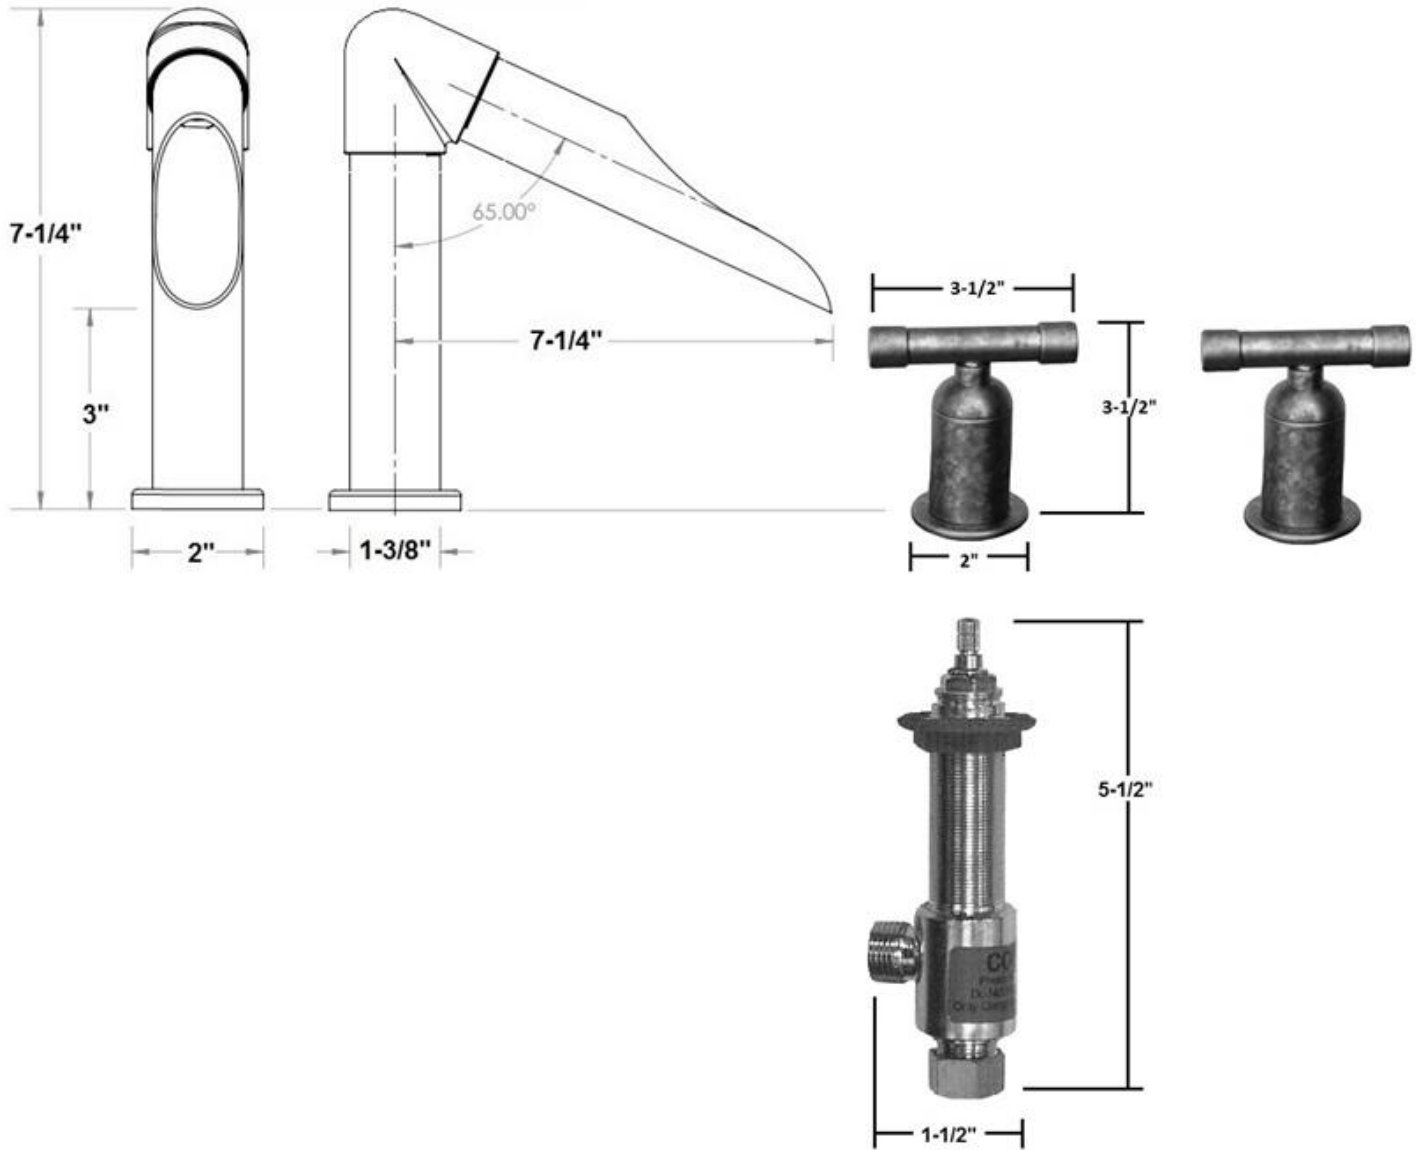

# PRODUCT SPECIFICATIONS

Wherever Deck Faucet with Waterfall Spout  
WE-LAV-DM-WF

Aug 2019

- ADA Compliant
- Includes Lift & Turn Drain w/ overflow
- Drill mounting holes at 1-1/8"
- Offset and Cross handles available
- Custom sizes and finishes available

Connection	3/8" Compression
Valve	1/2" Ceramic
GPM	1.2